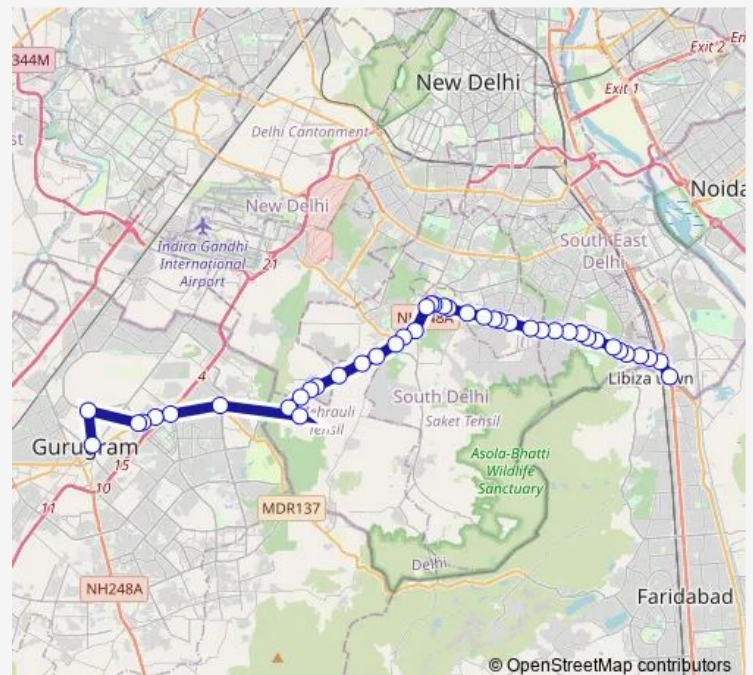

Maidan Garhi Crossing (SDM Court)

Saidulajab

Dhula Peer

Route schedule

Badarpur Border (T) — Gurugram ISBT

Monday 07:10-19:35

Tuesday 07:10-19:35

Wednesday 07:10-19:35

Thursday 07:10-19:35

Friday 07:10-19:35

Saturday 07:10-19:35

Sunday 07:10-19:35

Route info

Direction: Badarpur Border (T)

Stops: 42

Trip Duration: 2 hour 8 min

Badarpurborder-Gurgaonup

BusMaps

Dhaura Peer / Lado Sarai

Lado Sarai Crossing

Ahinsa Sthal

Qutub Minar Metro Station

Andheria Bagh More

Chhattarpur Metro S