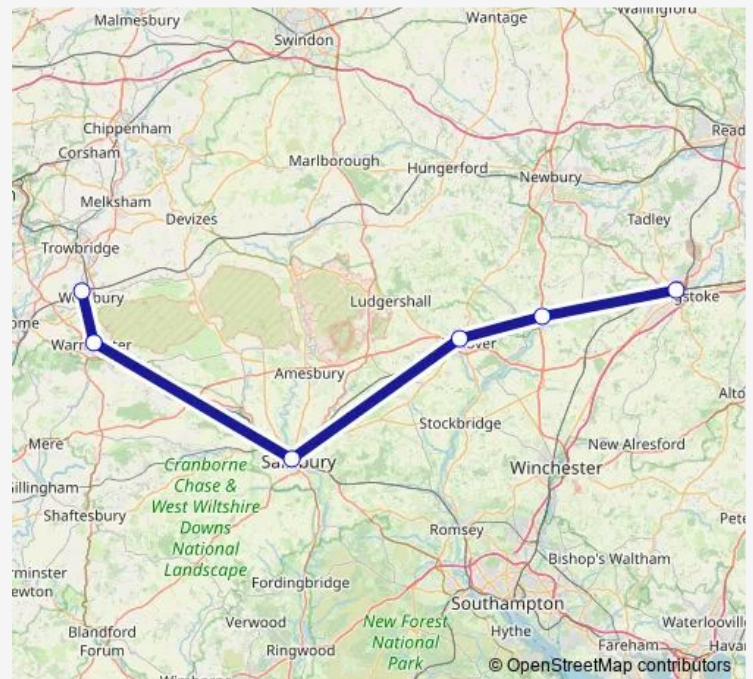

Rail Sw:Wsb->Bsk SW train service from WSB to Bsk

[Go to website](#)

Direction

Westbury (Wilts) — Basingstoke

6 stops

[Open route schedule](#)

Westbury (Wilts)

Warminster

Salisbury

Andover

Whitchurch (Hants)

Basingstoke

Route schedule

Westbury (Wilts) — Basingstoke

Monday	—
Tuesday	—
Wednesday	—
Thursday	—
Friday	—
Saturday	—
Sunday	13:50

Route info

Direction: Westbury (Wilts)

Stops: 6

Trip Duration: 1 hour 14 min

■ Sw:Wsb->Bsk — SW train service from WSB to Bsk

Sw:Wsb->Bsk Rail time schedules and route maps are available in an offline PDF at busmaps.com. Use the busmaps.com website to see live bus times, train schedule or subway schedule, and step-by-step directions for all public transit in Andover