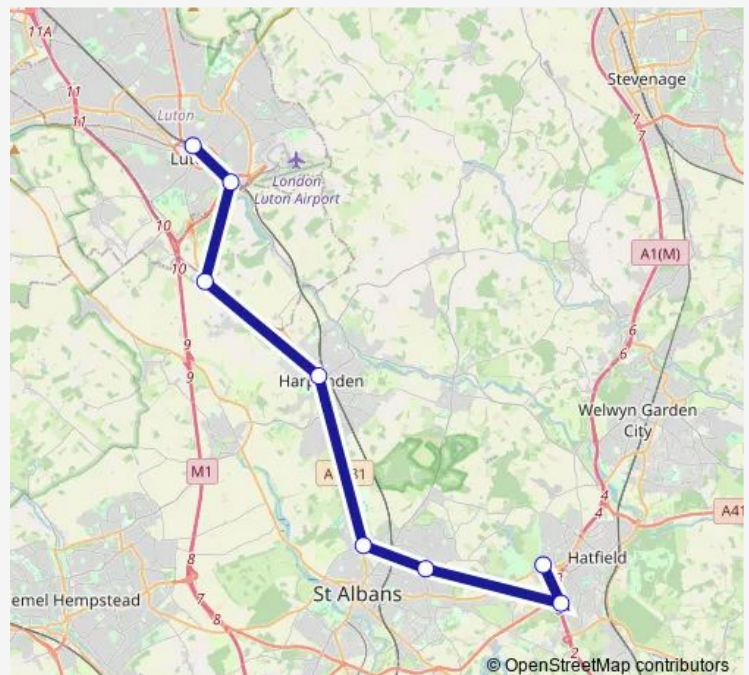

UH de Havilland Campus

Sandpit Lane

The Ancient Briton

The George PH

Gibraltar Farm

Venue 360

Luton Station Interchange

Route schedule

Route info

Direction: The Forum

Stops: 9

Trip Duration: 0 hour 56 min

■ X10 — Hatfield - Luton (Limited Stop)

BusMaps

Direction

Luton Station Interchange — The Forum

9 stops

[Open route schedule](#)

Luton Station Interchange

Venue 360

Gibraltar Farm

The George PH

The Ancient Briton

Beechwood Ave

Thursday 06:50-18:50

Friday 06:50-18:50

Saturday —

Sunday —

Route info

Direction: Luton Station Interchange

Stops: 9

Trip Duration: 0 hour 47 min