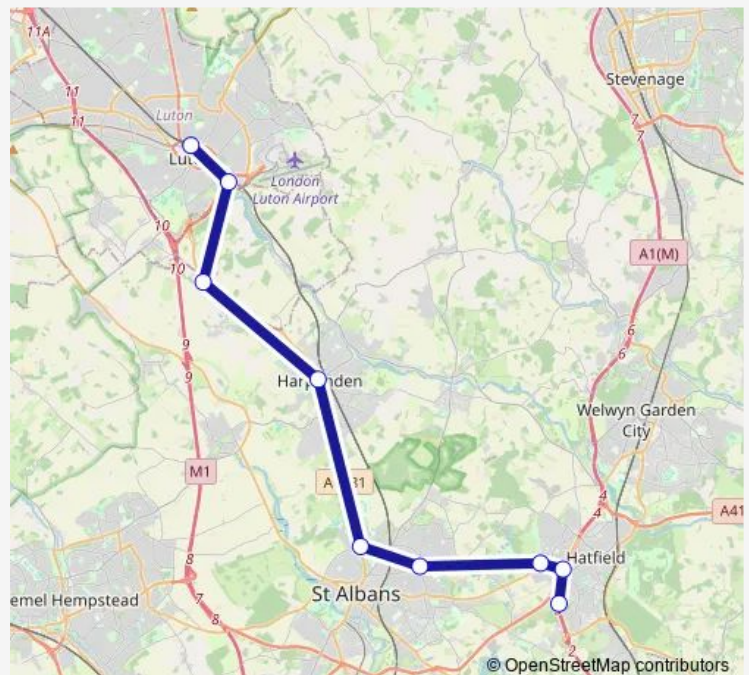

UH de Havilland Campus

Sandpit Lane

The Ancient Briton

The George PH

Gibraltar Farm

Venue 360

Luton Station Interchange

Route schedule

The Forum — Luton Station Interchange

Monday 06:50-19:05

Tuesday 06:50-19:05

Wednesday 06:50-19:05

Thursday 06:50-19:05

Friday 06:50-19:05

Saturday —

Sunday —

Route info

Direction: The Forum

Stops: 9

Trip Duration: 1 hour 5 min

■ X10 — Hatfield - Luton (Limited Stop)

Direction

Luton Station Interchange — The Forum

9 stops

[Open route schedule](#)

Luton Station Interchange

Venue 360

Gibraltar Farm

The George PH

The Ancient Briton

Beechwood Ave

UH de Havilland Campus