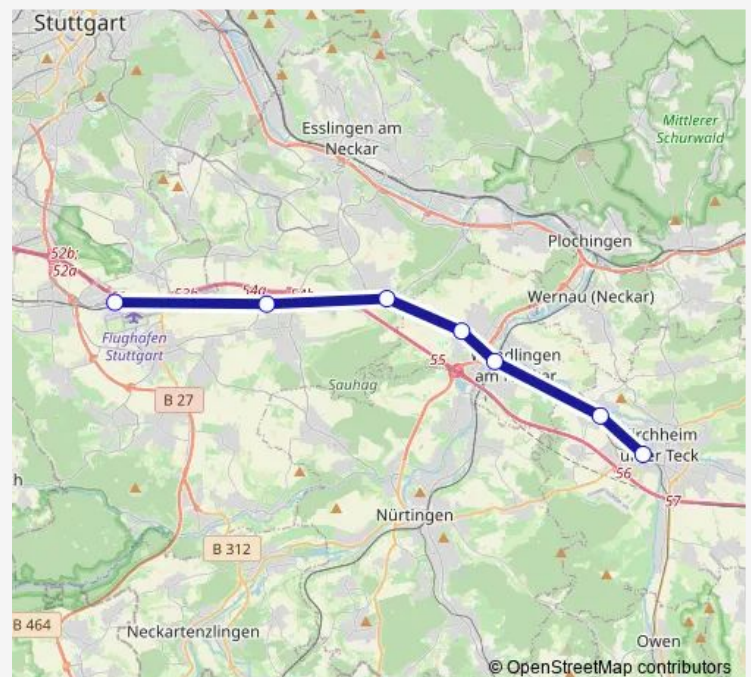

Bus X10

[Go to website](#)

Direction

Flughafen/Messe — Kirchheim (T)

7 stops

[Open route schedule](#)

Flughafen/Messe

Neuhausen (F) Zabergäustr.

Tuesday 04:32-23:32

Wednesday 04:32-23:32

Thursday 04:32-23:32

Friday 04:32-23:32

Saturday 05:32-23:32

Sunday 06:32-23:32

Route info

Direction: Flughafen/Messe

Stops: 7

Trip Duration: 0 hour 38 min

X10

Direction

Kirchheim (T) — Flughafen/Messe

7 stops

[Open route schedule](#)

Kirchheim (T)

Monday	05:18-23:18
Tuesday	05:18-23:18
Wednesday	05:18-23:18
Thursday	05:18-23:18
Friday	05:18-23:18
Saturday	06:18-23:18
Sunday	07:18-23:18

Route info

Direction: Kirchheim (T)

Stops: 7

Trip Duration: 0 hour 39 min