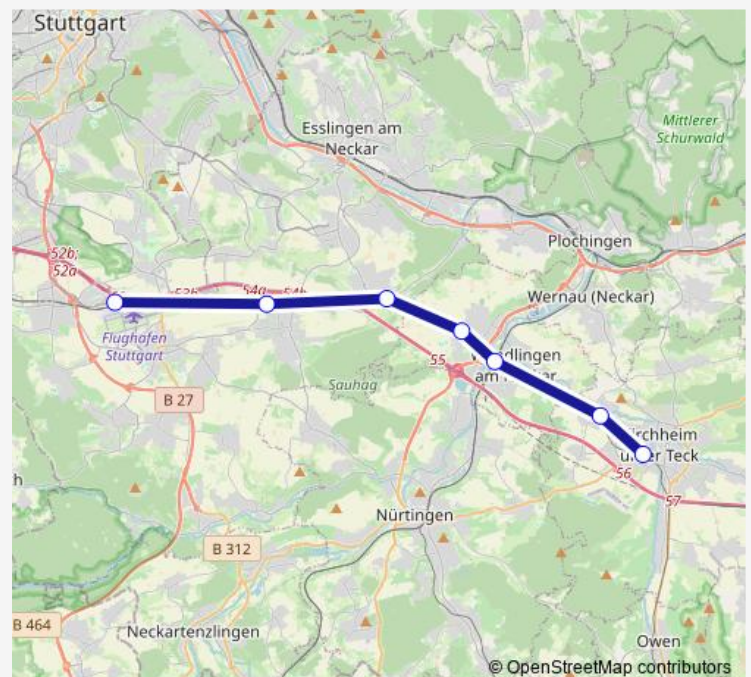

Bus X10

[Go to website](#)

Direction

Flughafen/Messe — Kirchheim (T)

7 stops

[Open route schedule](#)

Flughafen/Messe

Neuhausen (F) Zabergäustr.

Tuesday 04:32-23:32

Wednesday 04:32-23:32

Thursday 04:32-23:32

Friday 04:32-23:32

Saturday 05:32-23:32

Sunday 06:32-23:32

Route info

Direction: Flughafen/Messe

Stops: 7

Trip Duration: 0 hour 38 min

X10

Direction

Kirchheim (T) — Flughafen/Messe

7 stops

[Open route schedule](#)

Kirchheim (T)

Monday	05:18-23:18
Tuesday	05:18-23:18
Wednesday	05:18-23:18
Thursday	05:18-23:18
Friday	05:18-23:18
Saturday	06:18-23:18
Sunday	07:18-23:18

Route info

Direction: Kirchheim (T)

Stops: 7

Trip Duration: 0 hour 39 min