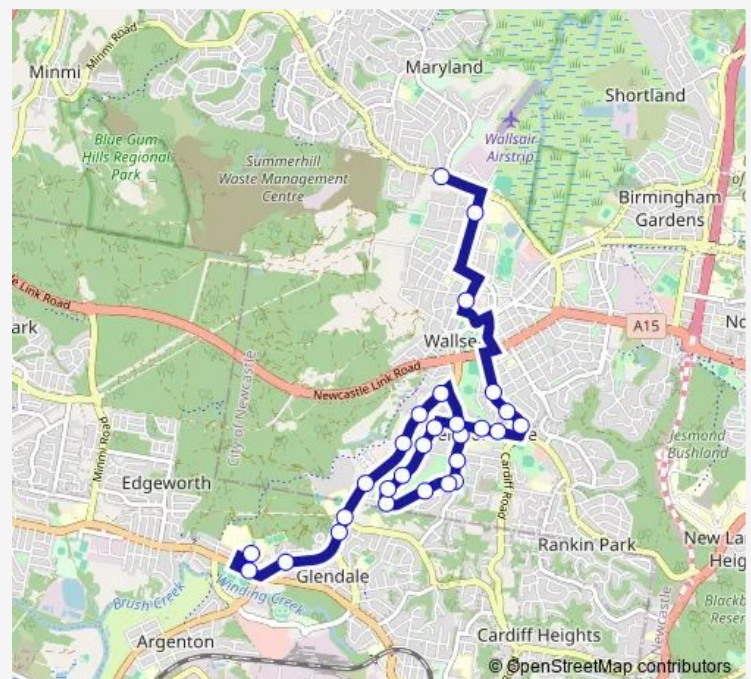

### Route schedule

Glendale Tech High School Bus Bay, Clare St — Minmi Rd Opp Maryland Dr

Monday 15:40

Tuesday 15:40

Wednesday 15:40

Thursday 15:40

Friday —

Saturday —

### Route info

Direction: Glendale Tech High School Bus Bay, Clare St

Stops: 28

Trip Duration: 0 hour 23 min

6235 — Glendale Technology HS to Wallsend

Croudace Rd After Sherwood St

Cardiff Rd Opp Webb St

Cardiff Rd Opp South Wallsend Scout Hall