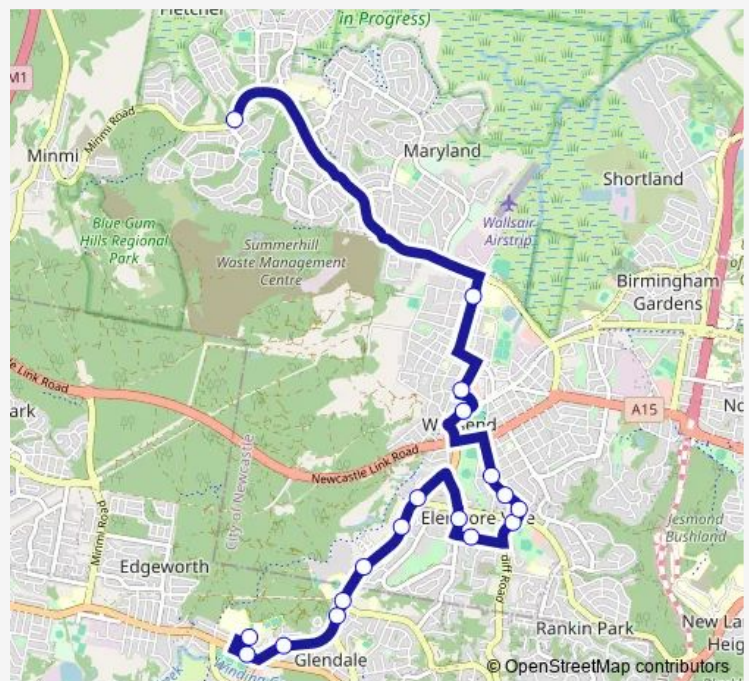

### Route schedule

Glendale Tech High School Bus Bay, Clare St — Minmi Rd Before Britannia Bvd

Monday 15:45

Tuesday 15:45

Wednesday 15:45

Thursday 15:45

Friday —

Saturday —

### Route info

Direction: Glendale Tech High School Bus Bay, Clare St

Stops: 18

Trip Duration: 0 hour 28 min

6235 — Glendale Technology HS to Fletcher

6235 School Bus time schedules and route maps are available in an offline PDF at [busmaps.com](https://busmaps.com). Use the [busmaps.com](https://busmaps.com) website to see live bus times, train schedule or subway schedule, and step-by-step directions for all public transit in Newcastle