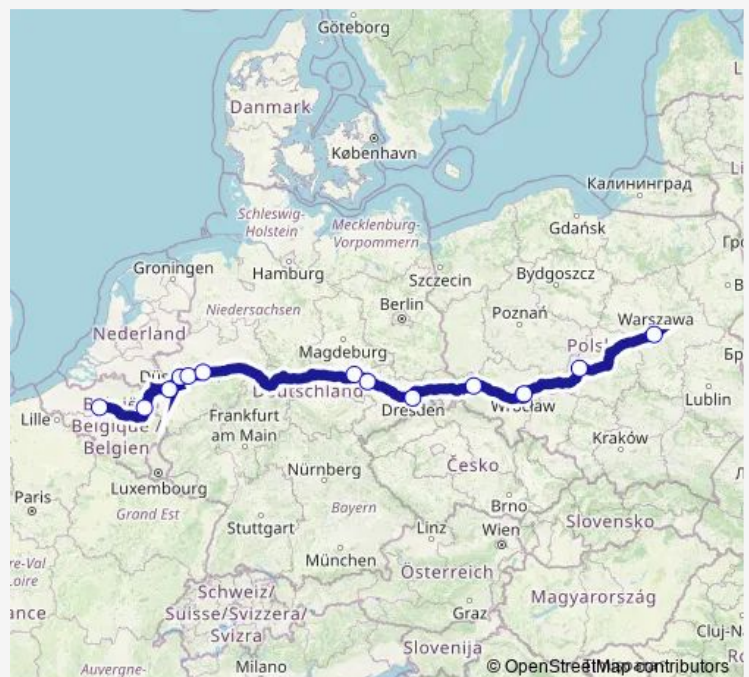

Maastricht (International Bus Station)

Mönchengladbach Kaiserstraße

Duisburg Hbf

Essen Hbf

Dortmund Hbf

Halle (Saale), Hauptbahnhof/Zob

Leipzig, Hauptbahnhof/Ostseite

Dresden Hauptbahnhof

Boleslawiec, Bus station

Wroclaw, Bus Station

Wroclaw, Plac Grunwaldzki

Sieradz, Bus station

Warsaw, Bus Station West

Route schedule

Brussels-North train station — Warsaw, Bus Station West

Monday 21:25

Tuesday 21:25

Wednesday 21:25

Thursday 21:25

Friday 21:25

Saturday 21:25

Sunday 21:25

Route info

Direction: Brussels-North train station

Stops: 14

Trip Duration: 20 hour 45 min

Direction

Warsaw, Bus Station West — Brussels-North train station

14 stops

[Open route schedule](#)

Warsaw, Bus Station West

Sieradz, Bus station