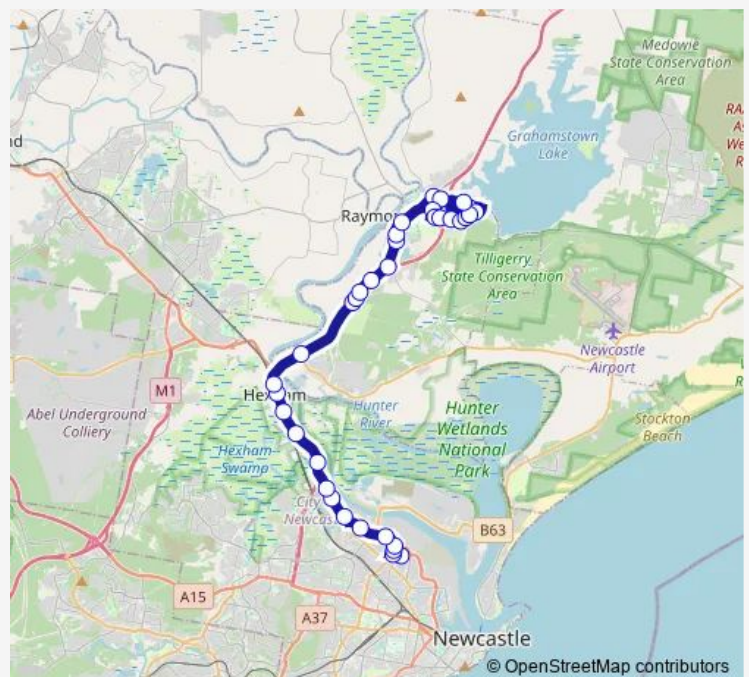

Crebert St At Section St

Vine St Opp Wye St

Vine St Before Industrial Dr

Industrial Dr Before Woodstock St

Stevenson Park, Industrial Dr

Maitland Rd Opp 609

Pacific Hwy Opp Ferry Rd

Sandgate Cemetery, Maitland Rd

Tuesday 15:05

Wednesday 15:05

Thursday 15:05

Friday 15:05

Saturday —

Sunday —

Route info

Direction: San Clemente High School, Crebert St

Stops: 36

Trip Duration: 0 hour 45 min

1304 — San Clemente HS to Lakeside

Bettles Park, Adelaide St

Adelaide St After Glenelg St

Richardson Rd Opp Raymond Terrace Community Church

Watt St At Richardson Rd

Watt St Opp Irrawang Public School (Hail And Ride)