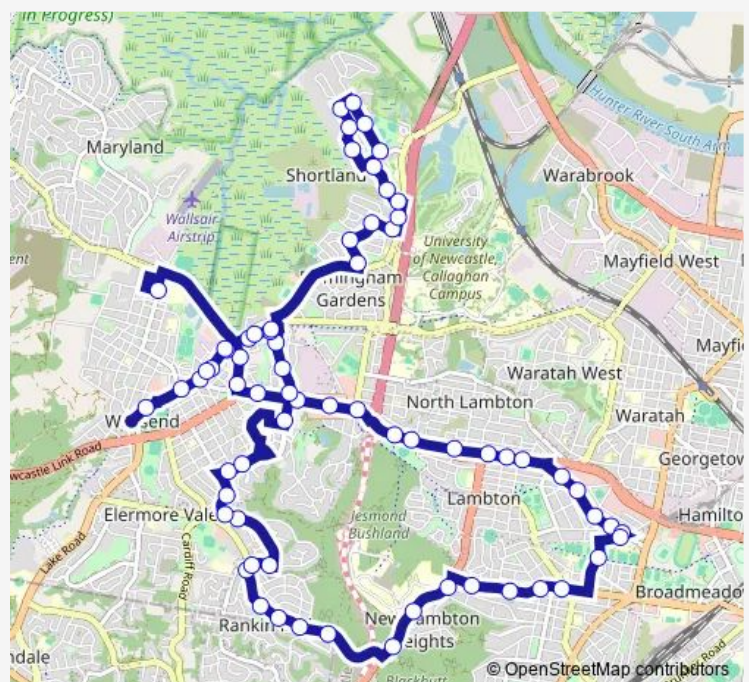

Young Rd Opp Orlando Rd

Lambton Fire Station, Young Rd

Young Rd At Womboin Rd

Lambton High School, Womboin Rd

Arthur Edden Oval, Wallarah Rd

Route schedule

Callaghan College Wallsend Campus, Macquarie St — King St After Marton St

Monday	15:15
Tuesday	15:15
Wednesday	15:15
Thursday	15:15
Friday	—
Saturday	—
Sunday	—

Route info

Direction: Callaghan College Wallsend Campus, Macquarie St

Stops: 68

Trip Duration: 0 hour 50 min

New Lambton Community Centre, Alma Rd