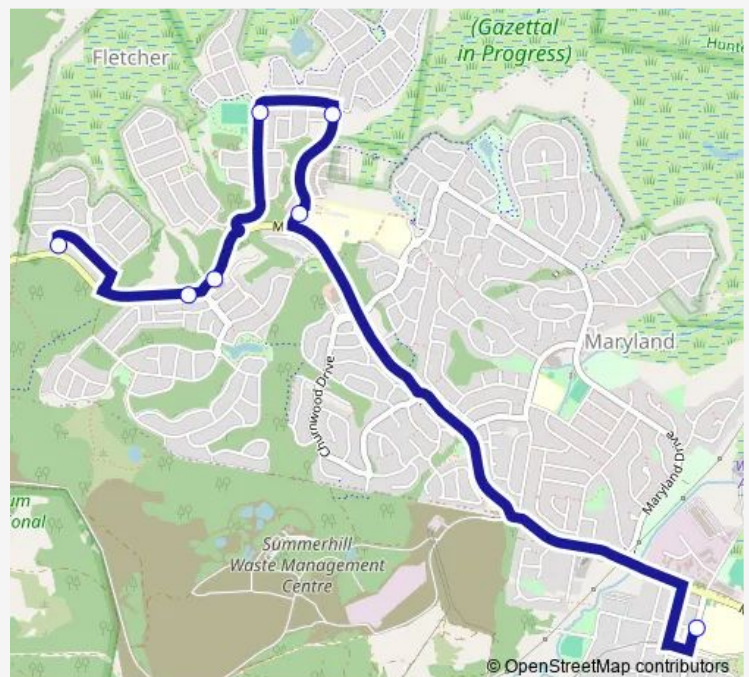

School Bus 6263 Callaghan College to Rankin Park and Shortland

[Go to website](#)

Direction

Callaghan College Wallsend Campus, Macquarie St —
Brookfield Av Before Minmi Rd

7 stops

[Open route schedule](#)

Callaghan College Wallsend Campus, Macquarie St

Awabakal Dr Opp Bishop Tyrrell College

Awabakal Dr At Bataba Dr

Kurraaka Dr After Tibin Dr

Minmi Rd Before Britannia Bvd

Minmi Rd After Britannia Bvd

Brookfield Av Before Minmi Rd

Route schedule

Callaghan College Wallsend Campus, Macquarie St —
Brookfield Av Before Minmi Rd

Monday	15:20
Tuesday	15:20
Wednesday	15:20
Thursday	15:20
Friday	14:05
Saturday	—
Sunday	—

Route info

Direction: Callaghan College Wallsend Campus, Mac-
quarie St

Stops: 7

Trip Duration: 0 hour 17 min