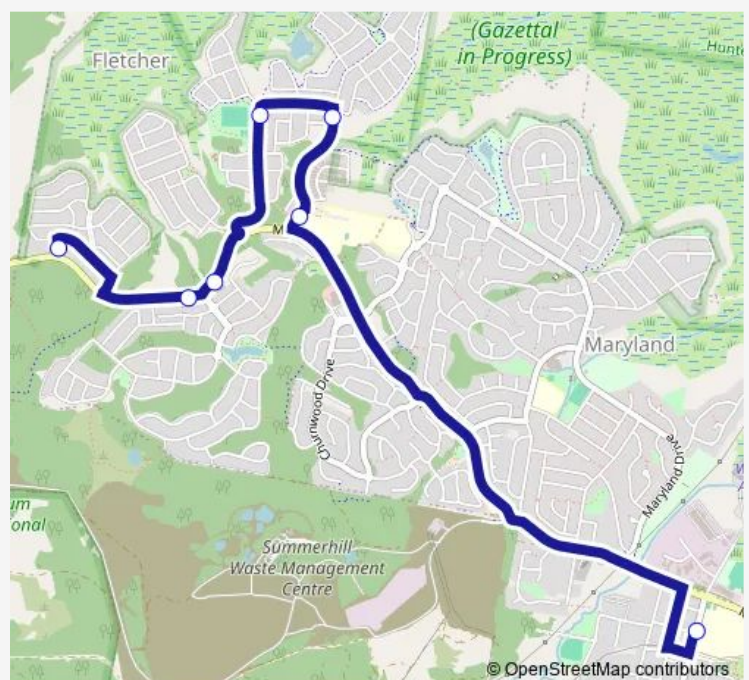

School Bus 6263 Callaghan College to Rankin Park and Shortland

[Go to website](#)

Direction

Callaghan College Wallsend Campus, Macquarie St —
Brookfield Av Before Minmi Rd

7 stops

[Open route schedule](#)

Callaghan College Wallsend Campus, Macquarie St

Awabakal Dr Opp Bishop Tyrrell College

Awabakal Dr At Bataba Dr

Kurraka Dr After Tibin Dr

Minmi Rd Before Britannia Bvd

Minmi Rd After Britannia Bvd

Brookfield Av Before Minmi Rd

Route schedule

Callaghan College Wallsend Campus, Macquarie St —
Brookfield Av Before Minmi Rd

Monday	15:20
Tuesday	15:20
Wednesday	15:20
Thursday	15:20
Friday	14:05
Saturday	—
Sunday	—

Route info

Direction: Callaghan College Wallsend Campus, Macquarie St

Stops: 7

Trip Duration: 0 hour 17 min

6263 School Bus time schedules and route maps are available in an offline PDF at busmaps.com. Use the busmaps.com website to see live bus times, train schedule or subway schedule, and step-by-step directions for all public transit in Newcastle