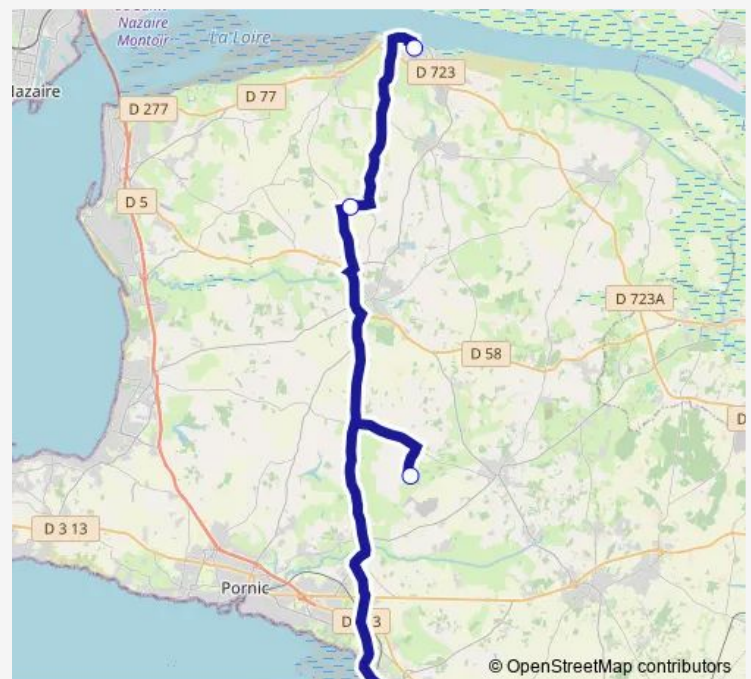

Route info

Direction: Col Louise Michel Segpa - Paimboe

Stops: 4

Trip Duration: 0 hour 35 min

Direction

Louise Michel - Lr Paimboeuf — Mulotais la - Corsept

11 stops

[Open route schedule](#)