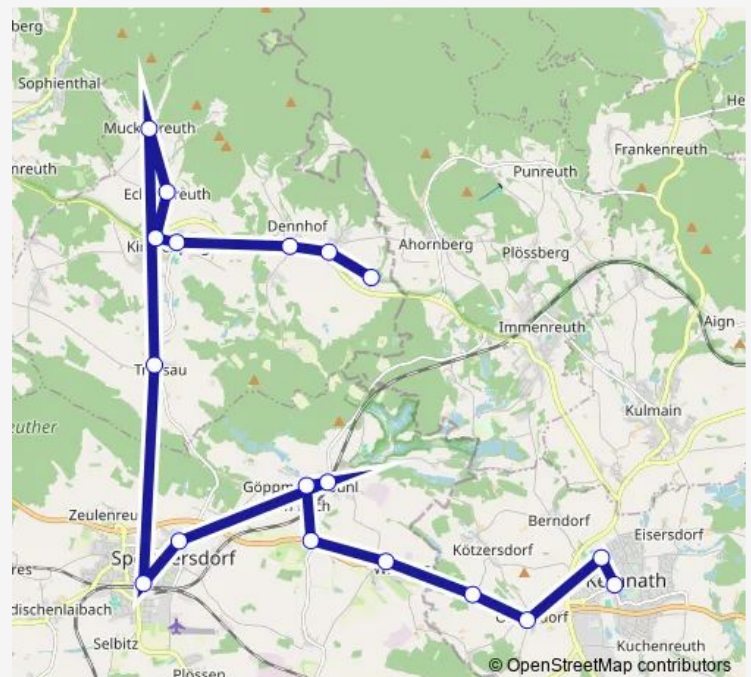

Route schedule

Fuchsendorf (b. Kirchenping.) — Kemnath, Primianusplatz

Monday 07:00-16:45

Tuesday 07:00-16:45

Wednesday 07:00-16:45

Thursday 07:00-16:45

Friday 07:00-16:45

Saturday 08:47

Sunday —

Route info

Direction: Fuchsendorf (b. Kirchenping.)

Stops: 18

Trip Duration: 0 hour 50 min

1871

BusMaps

Direction

Kemnath, Primianusplatz — Bayreuth, Goethestraße

16 stops

[Open route schedule](#)

Kemnath, Primianusplatz

Oberndorf bei Kemnath

Neuwirtshaus

Wirbenz B22

Lettenhof b. Speichersdorf