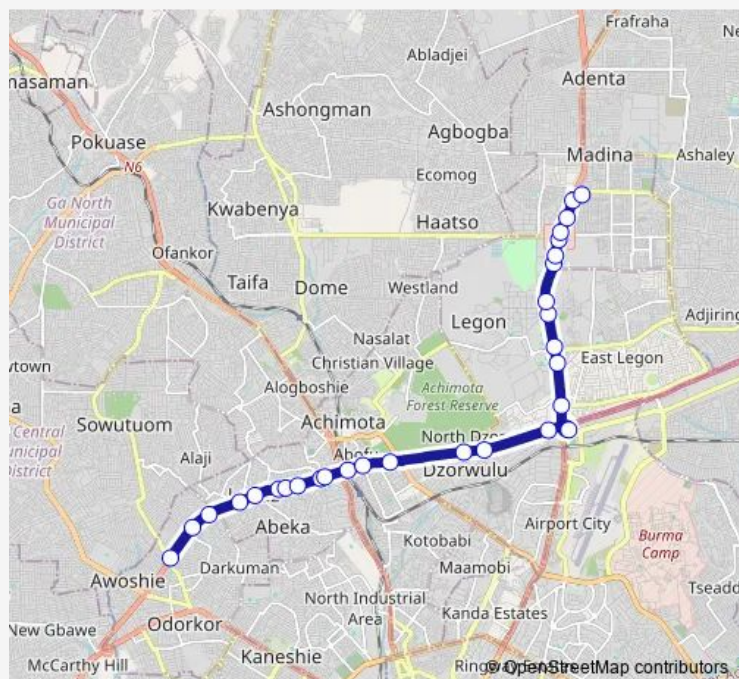

### Direction

Kwashieman — Madina

29 stops

[Open route schedule](#)

- Kwashieman
- Hong Kong
- Nyamekye
- Abrantie
- Abeka Lapaz
- Bambolino
- Lapaz Market
- Fly top
- Suzzy's Inn
- Akweteyman
- Achimota Overhead
- Abofu
- Cp
- Gsl
- Dzorwulu Junction
- Airport Junction
- Accra Mall Roundabout
- Shiashie
- Legon Second Gate
- Okponglo
- Legon First

### Route schedule

Kwashieman — Madina

Monday	06:00
Tuesday	06:00
Wednesday	06:00
Thursday	06:00
Friday	06:00
Saturday	06:00
Sunday	06:00

### Route info

Direction: Kwashieman

Stops: 29

Trip Duration: 0 hour 54 min

Legon Second

Ups

Presec

Atomic First

## Route info

Direction: Madina

Stops: 33

Trip Duration: 0 hour 42 min

Nii Boi Town Junction

Abeka Lapaz

Las Palmas

Abrantie