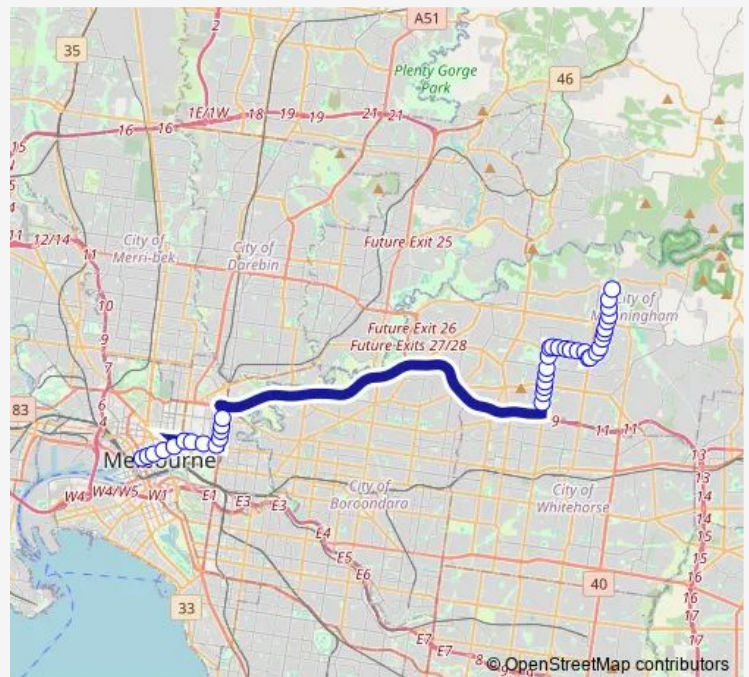

**Bus 318 Deep Creek - City (King/Lonsdale Sts)**

[Go to website](#)

**Direction**

King St/Lonsdale St (Melbourne City) — Deep Creek Reserve/Heidelberg-Warrandyte Rd (Doncaster East)

39 stops

[Open route schedule](#)

**Route schedule**

King St/Lonsdale St (Melbourne City) — Deep Creek Reserve/Heidelberg-Warrandyte Rd (Doncaster East)

Monday	16:58-17:41
Tuesday	16:58-17:41
Wednesday	16:58-17:41
Thursday	16:58-17:41
Friday	16:58-17:41
Saturday	—
Sunday	—

**Route info**

Direction: King St/Lonsdale St (Melbourne City)

Stops: 39

Trip Duration: 1 hour 4 min

318 — Deep Creek - City (King/Lonsdale Sts)

King St/Victoria St (Doncaster)

Ashcroft Ave/King St (Templestowe)

## Route info

Direction: Deep Creek Reserve/Heidelberg-Warrandyte Rd (Doncaster East)

Stops: 41

Trip Duration: 1 hour 3 min

Middleborough Rd/Eastern Fwy On-ramp (Blackburn North)

Truro St/Hoddle St (Abbotsford)