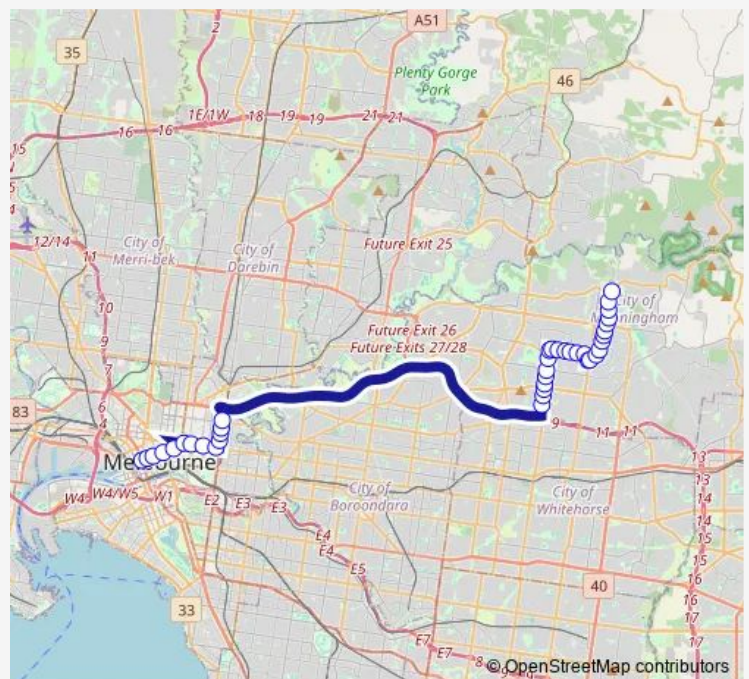

Bus 318 Deep Creek - City (King/Lonsdale Sts)

[Go to website](#)

Direction

Spencer St/Lonsdale St (Melbourne City) — Deep Creek Reserve/Heidelberg-Warrandyte Rd (Doncaster East)

39 stops

[Open route schedule](#)

Route schedule

Spencer St/Lonsdale St (Melbourne City) — Deep Creek Reserve/Heidelberg-Warrandyte Rd (Doncaster East)

Monday	16:58-17:41
Tuesday	16:58-17:41
Wednesday	16:58-17:41
Thursday	16:58-17:41
Friday	16:58-17:41
Saturday	—
Sunday	—

Route info

Direction: Spencer St/Lonsdale St (Melbourne City)

Stops: 39

Trip Duration: 1 hour 14 min

318 — Deep Creek - City (King/Lonsdale Sts)

King St/Victoria St (Doncaster)

Ashcroft Ave/King St (Templestowe)

Direction: Deep Creek Reserve/Heidelberg-Warrandyte Rd (Doncaster East)

Stops: 41

Trip Duration: 1 hour 3 min

Middleborough Rd/Eastern Fwy On-ramp (Blackburn North)

Truro St/Hoddle St (Abbotsford)

Johnston St/Hoddle St (Abbotsford)