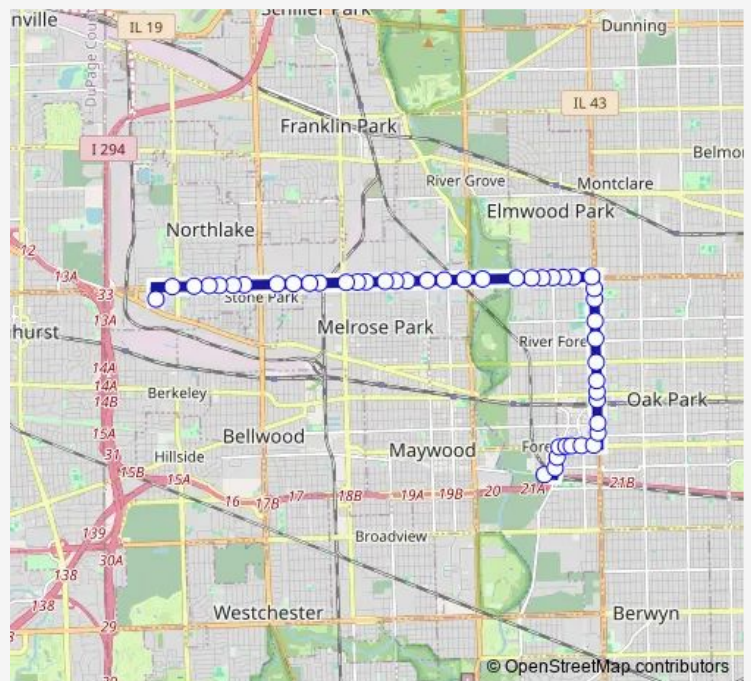

Madison St & Beloit Ave

Madison St & Thomas Ave

Madison St & Circle Ave

Madison St & Elgin Ave

Harlem Ave & Washington Blvd

Harlem Ave & Randolph St

Harlem/Lake CTA (at South Blvd)

Harlem Ave & Lake St

### Route info

Direction: Forest Park CTA Station

Stops: 46

Trip Duration: 0 hour 38 min

318 — West North Avenue

North Ave & 76th Ave

North Ave & 77th Ave

North Ave & 78th Ave