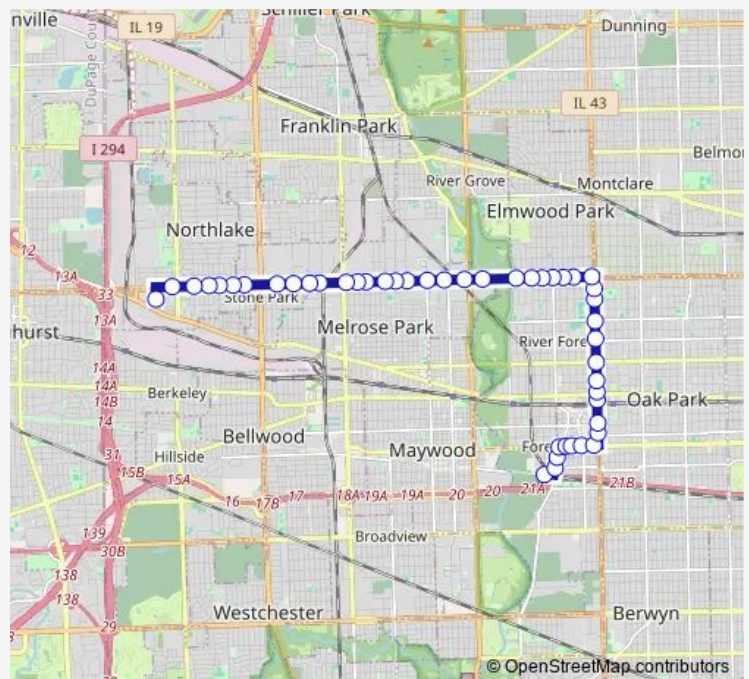

Des Plaines Ave & Adams St

Des Plaines Ave & Madison St

Madison St & Beloit Ave

Madison St & Thomas Ave

Madison St & Circle Ave

Madison St & Elgin Ave

Harlem Ave & Washington Blvd

Harlem Ave & Randolph St

Harlem/Lake CTA (at South Blvd)

Harlem Ave & Lake St

Harlem Ave & Ontario St

Harlem Ave & Chicago Ave

Harlem Ave & Augusta St

Harlem Ave & Division St

Harlem Ave & Greenfield St

Harlem Ave & Le Moyne Pkwy

Thursday 04:32-00:39⁺¹

Friday 04:32-00:39⁺¹

Saturday 05:02-23:33

Sunday 05:33-23:33

Route info

Direction: Forest Park CTA Station

Stops: 46

Trip Duration: 0 hour 32 min

318 — West North Avenue

North Ave & 76th Ave

North Ave & 77th Ave

North Ave & 78th Ave

North Ave & Thatcher Ave

8311 W North Ave

North Ave & 1st Ave

North Ave & 5th Ave