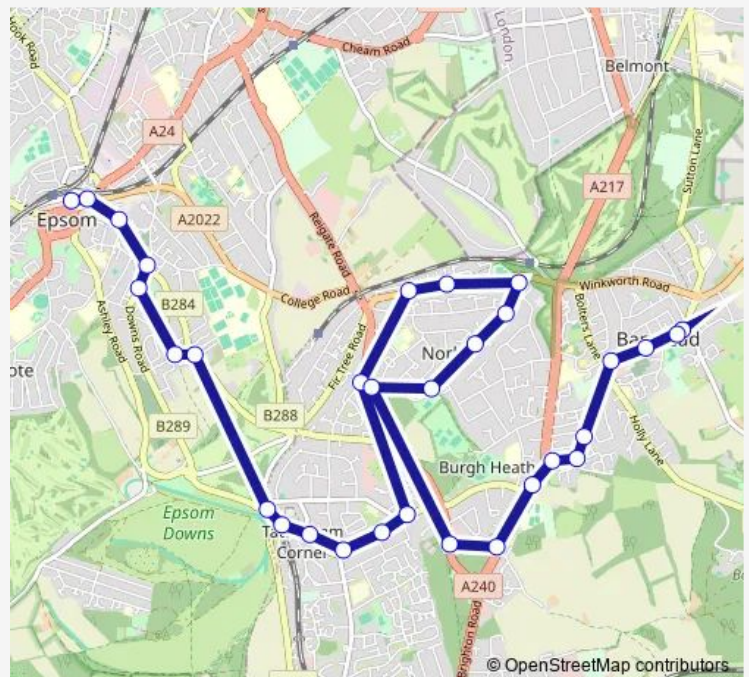

Thursday 08:30-13:39

Friday 08:30-13:39

Saturday —

Sunday —

Route info

Direction: The Woolpack

Stops: 31

Trip Duration: 0 hour 40 min

318 — Epsom - Burgh Heath - Banstead

Tattenham Corner Railway Station

Tattenham Corner

Beech Road

Aston Way

Treadwell Road

Birches Close

Pitt Road

Sunday —

Route info

Direction: Waterloo Road

Stops: 31

Trip Duration: 0 hour 38 min

Stirling Close

Ferndale Road

Marks and Spencer

Sunday —

Route info

Direction: The Woolpack

Stops: 30

Trip Duration: 0 hour 37 min

Treadwell Road

Birches Close

Pitt Road