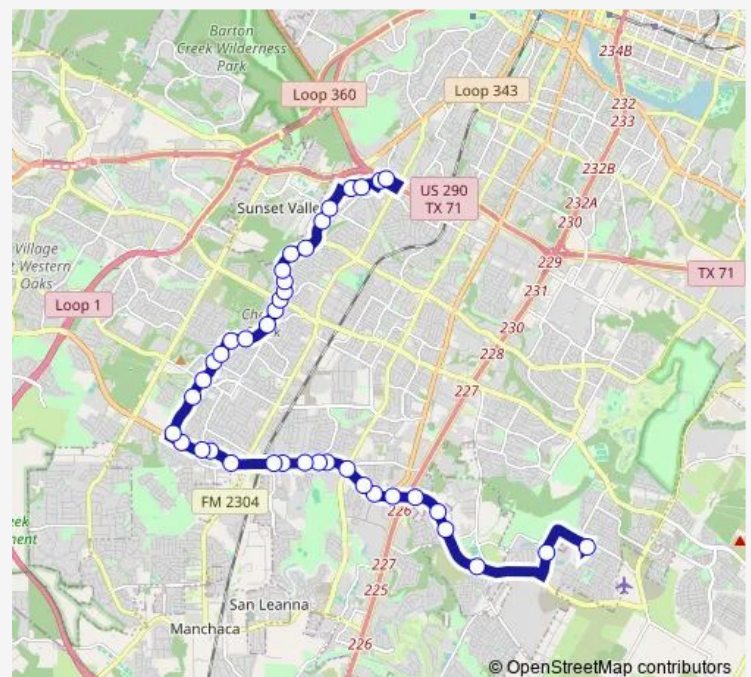

Thursday 05:03-22:33

Friday 05:03-22:33

Saturday 06:00-22:30

Sunday 06:00-21:30

Route info

Direction: 8213 Panadero/Thaxton

Stops: 40

Trip Duration: 0 hour 46 min

318 — 318-Westgate/Slaughter

BusMaps

West Gate/Davis

8425 West Gate/Cameron

8300 West Gate/Siskin

8007 West Gate/Ranch

7809 West Gate/Epping

7405 West Gate/Grennock

7203 West Gate/Bryonhall

6905 West Gate/William Cannon

West Gate/Berkeley SE Corner

West Gate/Aldford SE Corner

West Gate/Cornish SE Corner

6101 West Gate/Berkett

5907 West Gate/Coatbridge

West Gate/Indio

Friday 05:00-22:30

Saturday 06:00-22:30

Sunday 06:00-21:30

Route info

Direction: Westgate Transit Center - F

Stops: 46

Trip Duration: 0 hour 52 min

2618 Slaughter/Curlew/Eb