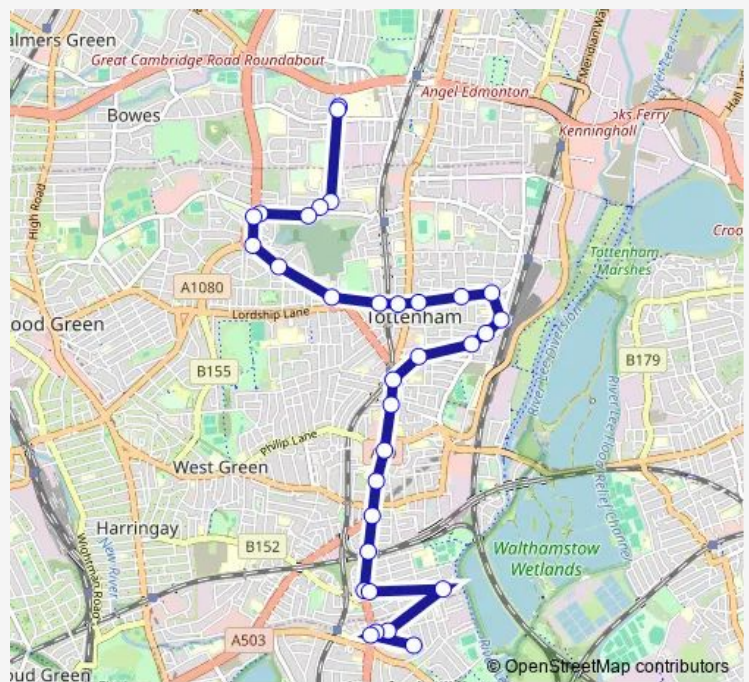

### Direction

North Middlesex Hospital — Rookwood Road

32 stops

[Open route schedule](#)

North Middlesex Hospital

Wilbury Way

Trafalgar Avenue / White Hart Lane

Selby Road / White Hart Lane

### Route schedule

North Middlesex Hospital — Rookwood Road

Monday 00:00-23:40

Tuesday 00:00-23:40

Wednesday 00:00-23:40

Thursday 00:00-23:40

Friday 00:00-23:40

Saturday 00:00-23:40

### Route info

Direction: North Middlesex Hospital

Stops: 32

Trip Duration: 0 hour 38 min

318 — North Middlesex Hospital - The Roundway - Dowsett Road - Tottenham - Stamford Hill

Tottenham Town Hall

College of North East London

## Route info

Direction: Rookwood Road

Stops: 32

Trip Duration: 0 hour 47 min

Waltheof Gardens

Great Cambridge Road (N17)

Tottenham Cemetery

Selby Road / White Hart Lane