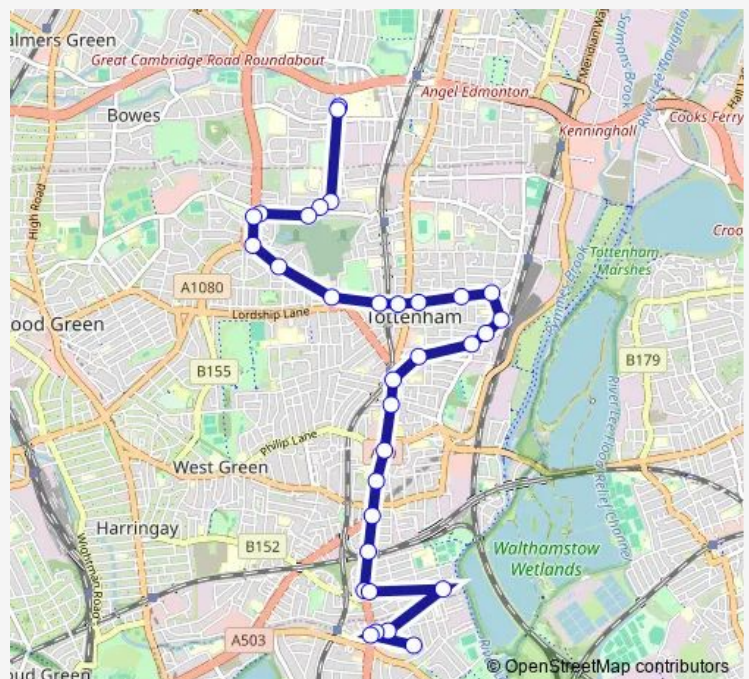

### Direction

North Middlesex Hospital — Rookwood Road

32 stops

[Open route schedule](#)

North Middlesex Hospital

Wilbury Way

Trafalgar Avenue / White Hart Lane

Selby Road / White Hart Lane

### Route schedule

North Middlesex Hospital — Rookwood Road

Monday 00:00-23:40

Tuesday 00:00-23:40

Wednesday 00:00-23:40

Thursday 00:00-23:40

Friday 00:00-23:40

Saturday 00:00-23:40

### Route info

Direction: North Middlesex Hospital

Stops: 32

Trip Duration: 0 hour 41 min

318 — North Middlesex Hospital - The Roundway - Dowsett Road - Tottenham - Stamford Hill

Tottenham Town Hall

College of North East London

## Route info

Direction: Rookwood Road

Stops: 32

Trip Duration: 0 hour 46 min

Waltheof Gardens

Great Cambridge Road (N17)

Tottenham Cemetery

Selby Road / White Hart Lane