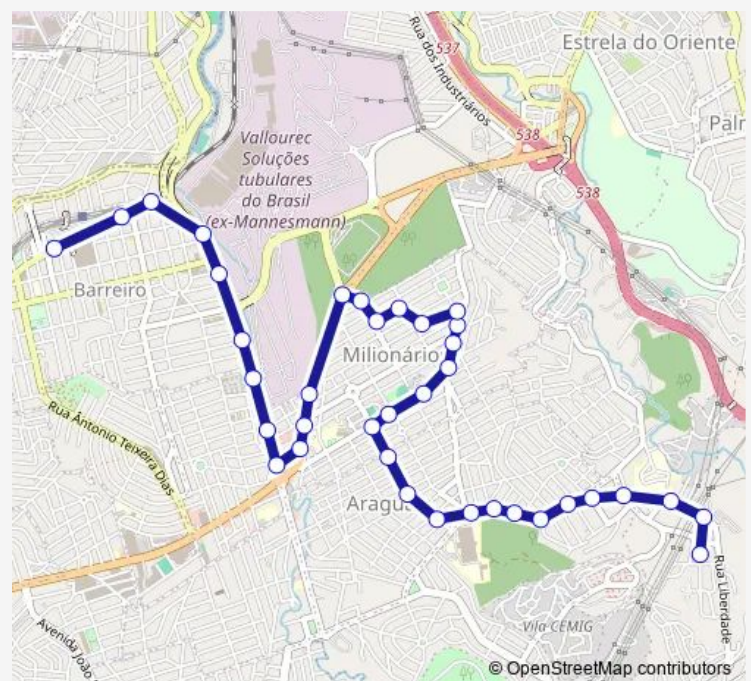

### Direction

Rua Jeremias 88 — Ave Afonso Vaz De Melo 640

37 stops

[Open route schedule](#)

Rua Jeremias 88

Rua Campo Mourao 1070

Rua Campo Mourao 36

Rua Gilberto Freire 130

### Route schedule

Rua Jeremias 88 — Ave Afonso Vaz De Melo 640

Monday 06:30-06:39

Tuesday 06:30-06:39

Wednesday 06:30-06:39

Thursday 06:30-06:39

Friday 06:30-06:39

Saturday —

### Route info

Direction: Rua Jeremias 88

Stops: 37

Trip Duration: 0 hour 43 min

318 — Estacao Barreiro/Jardim Liberdade Via Milionarios (Partidas Da Rua Jeremias)

Rua Dona Lala Fernandes 525

Rua Dona Lala Fernandes 387