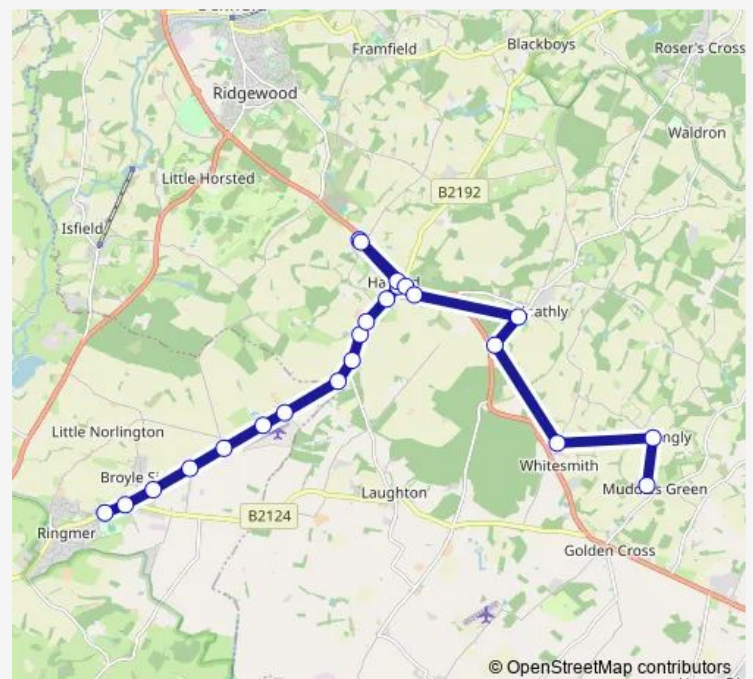

### Route schedule

King's Academy Grounds — Chiddingly School

Monday 15:30

Tuesday 15:30

Wednesday 15:30

Thursday 15:30

Friday 15:30

Saturday —

### Route info

Direction: King's Academy Grounds

Stops: 23

Trip Duration: 0 hour 36 min

■ 318 — East Hoathly - Chiddingly - King's Academy

The Six Bells

Chiddingly School

## Route schedule

Fairlea — King's Academy Grounds

Monday	07:49
Tuesday	07:49
Wednesday	07:49
Thursday	07:49
Friday	07:49
Saturday	—
Sunday	—

## Route info

Direction: Fairlea

Stops: 24

Trip Duration: 0 hour 35 min

318 Bus time schedules and route maps are available in an offline PDF at [busmaps.com](https://busmaps.com). Use the [busmaps.com](https://busmaps.com) website to see live bus times, train schedule or subway schedule, and step-by-step directions for all public transit in Lewes