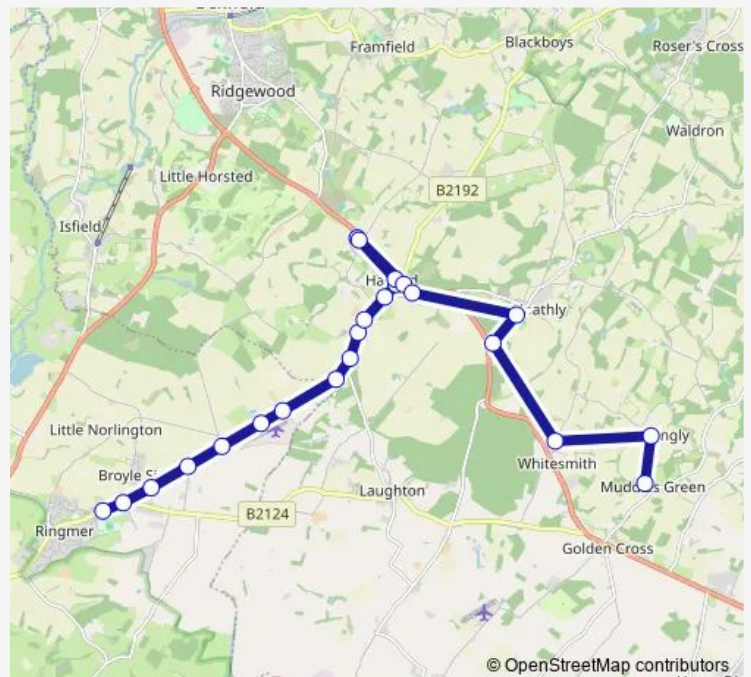

### Route schedule

King's Academy Grounds — Chiddingly School

Monday 15:30

Tuesday 15:30

Wednesday 15:30

Thursday 15:30

Friday 15:30

Saturday —

### Route info

Direction: King's Academy Grounds

Stops: 23

Trip Duration: 0 hour 36 min

■ 318 — East Hoathly - Chiddingly - King's Academy

The Six Bells

Chiddingly School