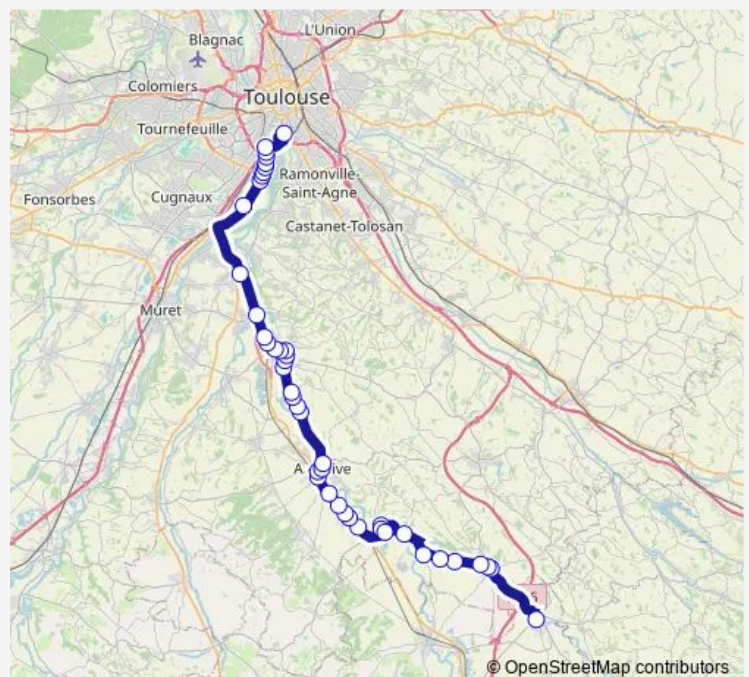

Thursday 06:00-12:15

Friday 06:00-12:15

Saturday 12:15

Sunday —

Route info

Direction: Mazères - Place

Stops: 44

Trip Duration: 1 hour 27 min

TOULOUSE - Larrieu

TOULOUSE - Joulin

TOULOUSE - Route d'Espagne

TOULOUSE - Silos

TOULOUSE - Marchant

TOULOUSE - Gironis

TOULOUSE - Rond Point Langlade

TOULOUSE - Langlade

Monday 12:55-18:20

Tuesday 12:55-18:20

Wednesday 12:55-18:20

Thursday 12:55-18:20

Friday 12:55-18:20

Saturday 17:35

Sunday —

Route info

Direction: TOULOUSE - Empalot Métro

Stops: 45

Trip Duration: 1 hour 27 min

Auterive - Pelletant

Auterive - Falcou

Auterive - Stade M. Soulan

Auterive - Gendarmerie

Auterive - Le Bouet