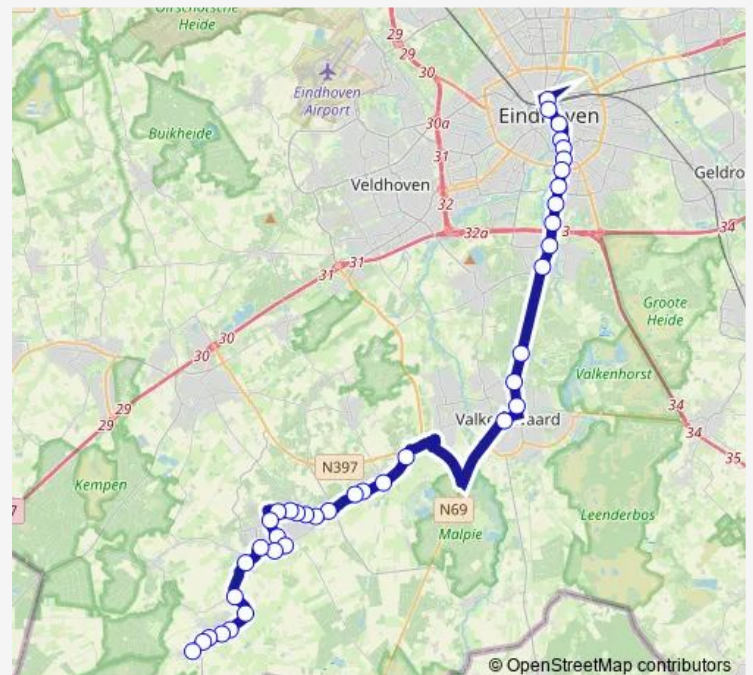

Bergeijk, Eijkereind

### Route schedule

Eindhoven, Station — Luyksgestel, Boscheind

Monday	06:32-00:09 <sup>+1</sup>
Tuesday	06:32-00:09 <sup>+1</sup>
Wednesday	06:32-00:09 <sup>+1</sup>
Thursday	06:32-00:09 <sup>+1</sup>
Friday	06:32-00:09 <sup>+1</sup>
Saturday	08:02-00:09 <sup>+1</sup>
Sunday	09:08-00:09 <sup>+1</sup>

### Route info

Direction: Eindhoven, Station

Stops: 39

Trip Duration: 1 hour 1 min

Bergeijk, Schutsboom

Bergeijk, Mr. Pankenstraat

Bergeijk, Hof

Bergeijk, Van Beverwijkstraat