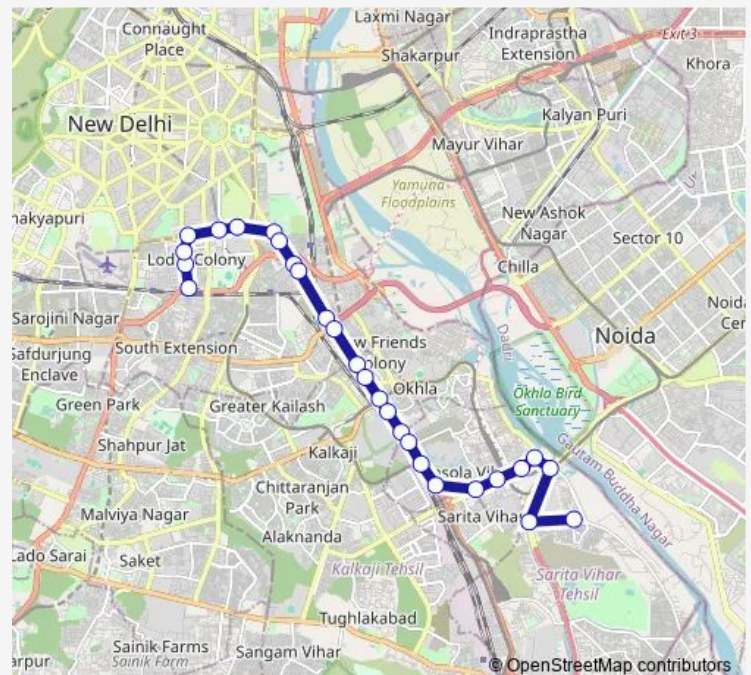

Thursday 17:55-22:45

Friday 17:55-22:45

Saturday 17:55-22:45

Sunday 17:55-22:45

Route info

Direction: Kushak Nallah Depot

Stops: 27

Trip Duration: 1 hour 1 min