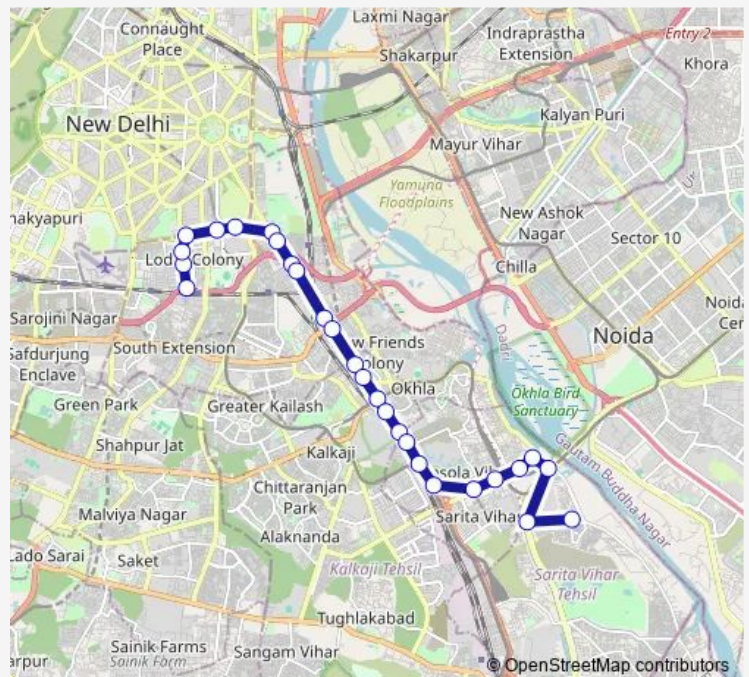

Thursday 17:55-22:45

Friday 17:55-22:45

Saturday 17:55-22:45

Sunday 17:55-22:45

Route info

Direction: Kushak Nallah Depot

Stops: 27

Trip Duration: 1 hour 1 min