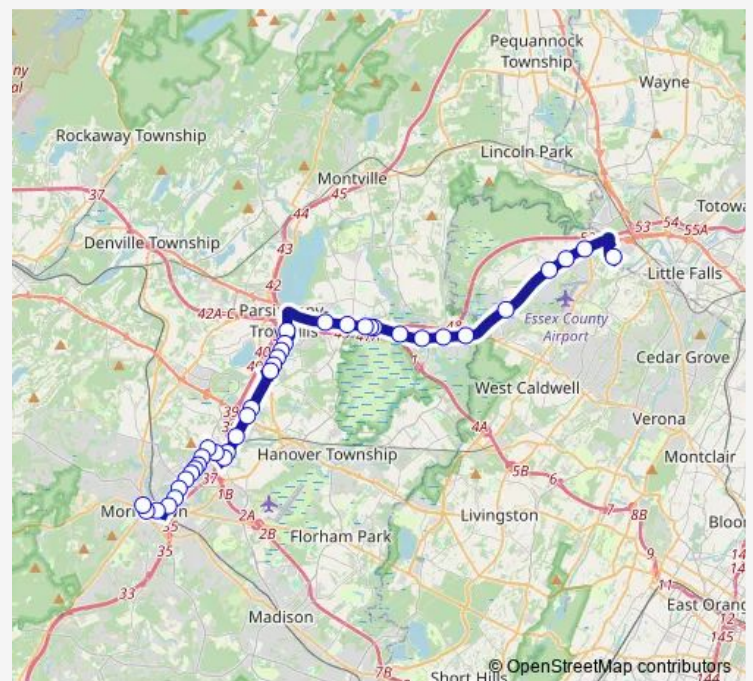

### Direction

Willowbrook Mall Shoppers Stop — Speedwell AVE AT Cattano Ave

38 stops

[Open route schedule](#)

Willowbrook Mall Shoppers Stop

US-46 at PASSAIC AVE

US-46 at FAIRFIELD RD

US-46 AT HOLLYWOOD AVE

N JEFFERSON RD 100'S OF FANOK RD

### Route schedule

Willowbrook Mall Shoppers Stop — Speedwell AVE AT Cattano Ave

Monday	06:45-18:45
Tuesday	06:45-18:45
Wednesday	06:45-18:45
Thursday	06:45-18:45
Friday	06:45-18:45
Saturday	06:30-18:45
Sunday	—

### Route info

Direction: Willowbrook Mall Shoppers Stop

Stops: 38

Trip Duration: 0 hour 42 min

N JEFFERSON RD AT TOWN HALL DR

SOUTH JEFFERSON RD AT ROSIN RD

S JEFFERSON RD 919'S OF EDEN LN

S JEFFERSON RD 376'N OF CEDAR KNOLLS RD