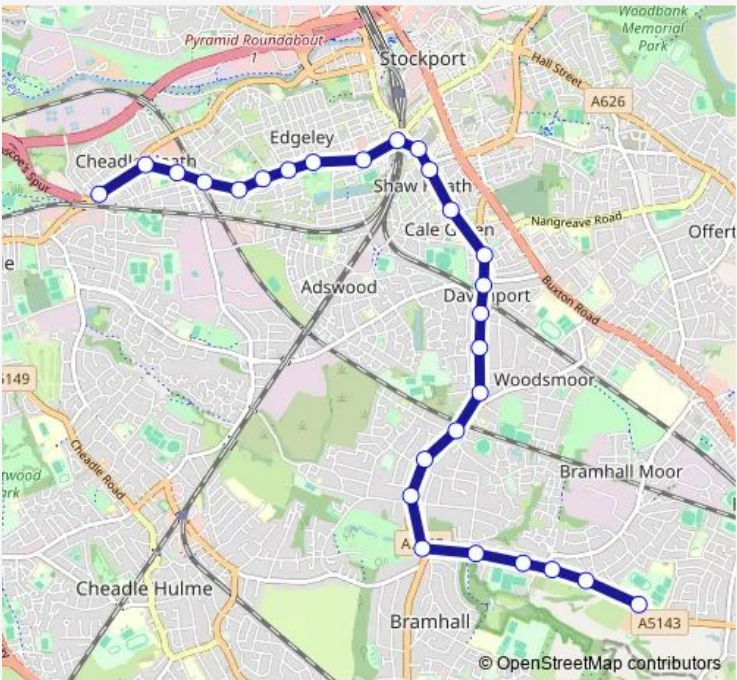

Bus 874 Hazel Grove High School - Cheadle Heath

[Go to website](#)

Direction
 Parkway — Hazel Grove High School
 30 stops
[Open route schedule](#)

- Parkway
- Heathside Road
- Bird Hall Lane
- Bordon Road
- Cheadle Old Road
- St Lesmo Road
- Northgate Road
- Castle Street
- Worral Street
- Castle Street
- St Thomas' Hospital
- Longshut Lane West
- Lowfield Road
- Osborne Road
- Beech Road
- Devonshire Park Road
- Davenport Rail Station
- Clutha Road
- Ravenswood Court
- Woodsmoor Lane
- Trinity Gardens

Route schedule
 Parkway — Hazel Grove High School

Monday	07:39
Tuesday	07:39
Wednesday	07:39
Thursday	07:39
Friday	07:39
Saturday	—
Sunday	—

Route info
 Direction: Parkway
 Stops: 30
 Trip Duration: 0 hour 36 min

874 — Hazel Grove High School - Cheadle Heath **BusMaps**

Midland Road

Nevill Road

Broadway

Brookdale Theatre

Headlands Road

Walmer Drive

Bramhall Moor Lane

Woodsmoor Lane

Clutha Road

Davenport Rail Station

Devonshire Park Road

Heathfield Road

Cale Green

Longshut Lane West

St Thomas' Hospital