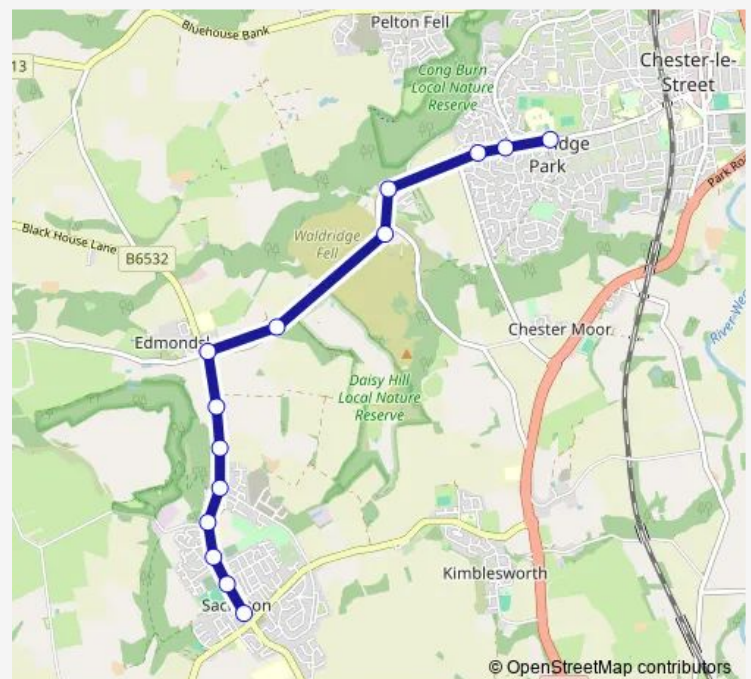

Chester Street

Estate

Roundabout

Whitehill Inn

Route schedule

Post Office — Whitehill Inn

Monday 08:04

Tuesday 08:04

Wednesday 08:04

Thursday 08:04

Friday 08:04

Saturday —

Sunday —

Route info

Direction: Post Office

Stops: 14

Trip Duration: 0 hour 11 min

■ 874 — Sacriston - Hermitage Academy

BusMaps

Direction

Whitehill Inn — Crossroads

15 stops

[Open route schedule](#)

Whitehill Inn

Monday	15:10
Tuesday	15:10
Wednesday	15:10
Thursday	15:10
Friday	15:10
Saturday	—
Sunday	—

Route info

Direction: Whitehill Inn

Stops: 15

Trip Duration: 0 hour 10 min

874 Bus time schedules and route maps are available in an offline PDF at busmaps.com. Use the busmaps.com website to see live bus times, train schedule or subway schedule, and step-by-step directions for all public transit in Durham