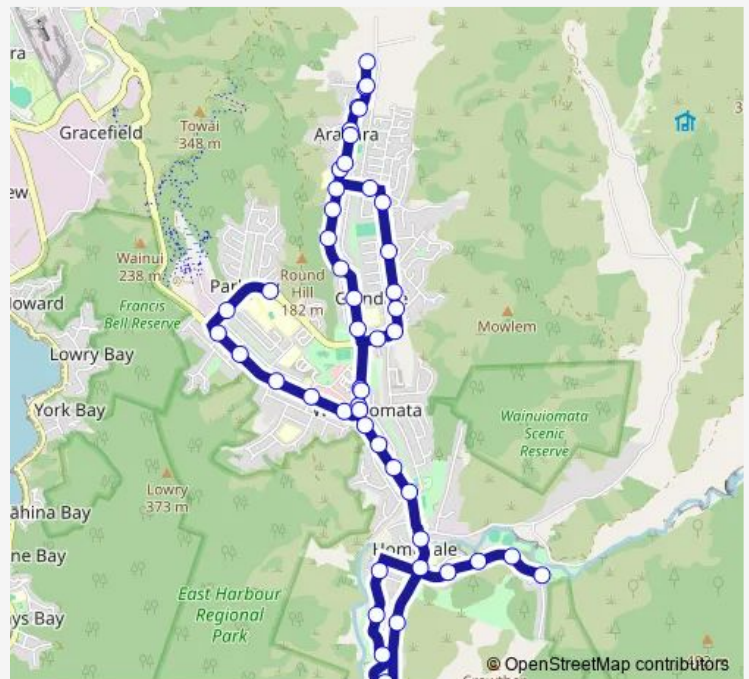

[Open route schedule](#)

- St Claudine Thevenet School (school stop)
- Wainuiomata Intermediate School (school stop)
- Wainuiomata Road at Davis Grove (near 76)
- Wainuiomata Road at The Strand
- Wainuiomata Shopping Centre at Library
- Wainuiomata Shopping Centre - Fitzherbert Road
- Fitzherbert Road (near 5)
- Wellington Road (near 19)
- Wellington Road at Devon Street (near 53)
- Wellington Road at Dover Road (near 83)
- Wellington Road at Dublin Street
- Wellington Road at Kent Street (near 171)
- Wellington Road at Norfolk Street (near 203)
- Wellington Road at Hamstead Street
- Wellington Road at Arakura Park (near 273)
- Wellington Road at Bexley Grove
- Wellington Road at Stockdale Street (near 325)
- Wainuiomata North - Ipswich Grove
- Wellington Road at Stockdale Street (near 310)
- Wellington Road at Kew Grove

**Route schedule**

St Claudine Thevenet School (school stop) — Wainuiomata South - Hine Road

Monday	14:50
Tuesday	14:50
Wednesday	14:50
Thursday	14:50
Friday	14:50
Saturday	—
Sunday	—

**Route info**

Direction: St Claudine Thevenet School (school stop)

Stops: 46

Trip Duration: 0 hour 41 min

874 — Wainuiomata - Wainuiomata High, Intermediate & St Claudine Thevenet Schools **BusMaps**

Wellington Road at Arakura Park (near 242)

Wellington Road at Whitehall Street

## Route info

Direction: Wainuiomata South - Hine Road

Stops: 43

Trip Duration: 0 hour 37 min

Wellington Road at Arakura Park (near 273)

Wellington Road at Bexley Grove

Wellington Road at Stockdale Street (near 325)