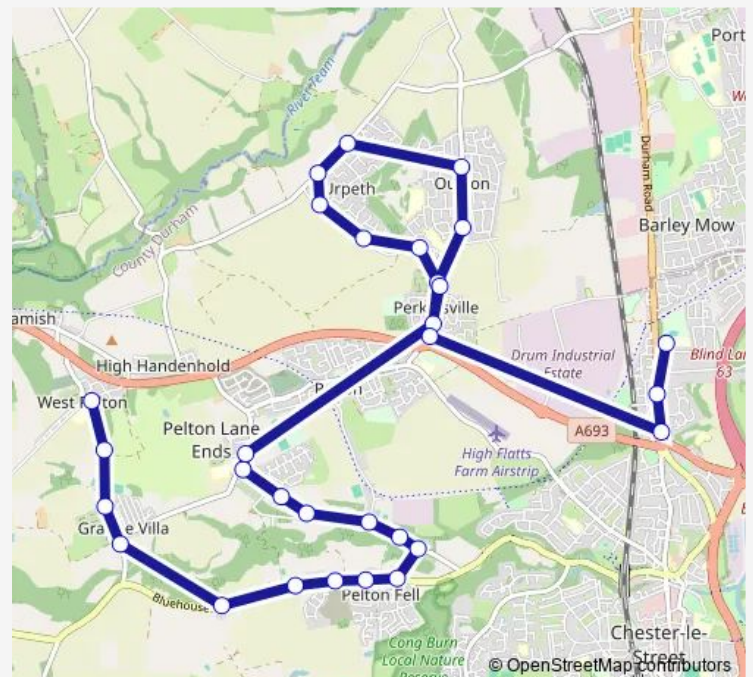

Thursday 07:50

Friday 07:50

Saturday —

Sunday —

Route info

Direction: Twizell Road End

Stops: 30

Trip Duration: 0 hour 32 min

Lambton Worm PH

Park View School - North Lodge

Direction

Park View School - North Lodge — Penhill Close

28 stops

[Open route schedule](#)

Park View School - North Lodge

North Lodge Estate