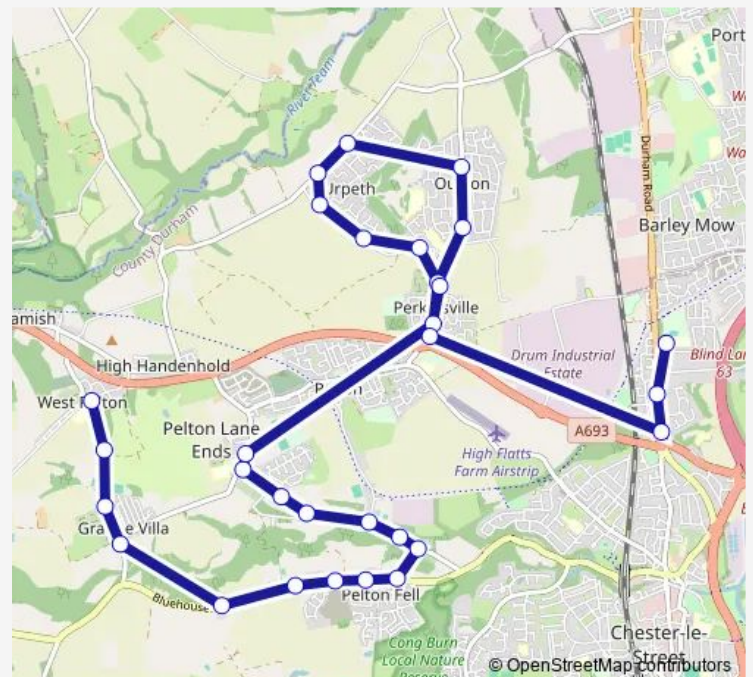

Thursday 07:50

Friday 07:50

Saturday —

Sunday —

Route info

Direction: Twizell Road End

Stops: 30

Trip Duration: 0 hour 32 min

Lambton Worm PH

Park View School - North Lodge

Direction

Park View School - North Lodge — Penhill Close

28 stops

[Open route schedule](#)

Park View School - North Lodge

North Lodge Estate