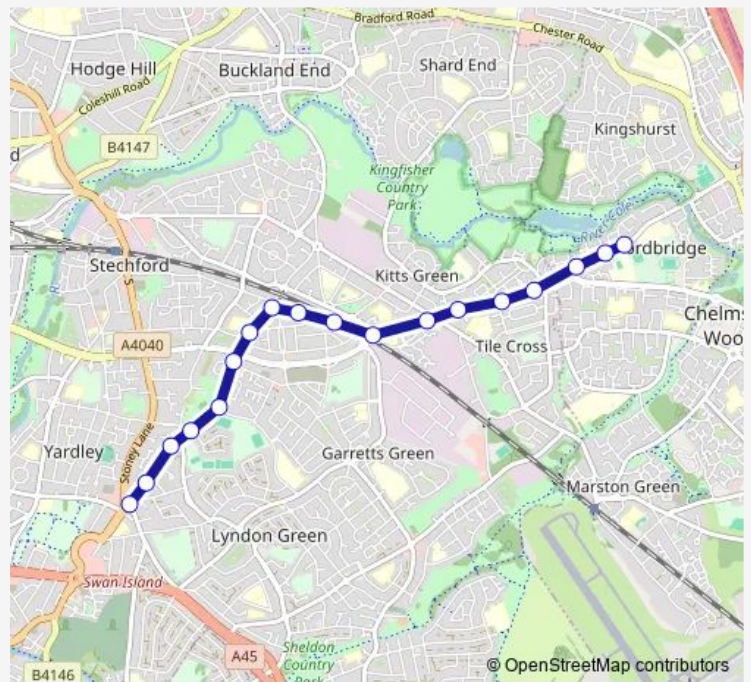

Bus 889 Yardley - Tudor Grange Academy

[Go to website](#)

Direction
 Croft Rd — Tudor Grange Academy
 18 stops
[Open route schedule](#)

- Croft Rd
- Wroxton Rd
- Barrows Lane
- Vibart Rd
- Sedgemere Rd
- Broadstone Road
- Whittington Oval
- Lea Hall Rd
- Latelow Rd
- Lea Hall Rail Station
- Mirfield Rd
- Centenary House
- Kyngsford Rd
- Sheldon Hall Ave
- Wheatlands Croft
- St Johns Grove
- Hillside Drive
- Tudor Grange Academy

Route schedule
 Croft Rd — Tudor Grange Academy

Monday	07:47
Tuesday	07:47
Wednesday	07:47
Thursday	07:47
Friday	07:47
Saturday	—
Sunday	—

Route info
 Direction: Croft Rd
 Stops: 18
 Trip Duration: 0 hour 14 min

Broadstone Road

Sedgemere Rd

Vibart Rd

Barrows Lane

Wroxton Rd

Croft Rd

Route schedule

Tudor Grange Academy — Croft Rd

Monday 15:15

Tuesday 15:15

Wednesday 15:15

Thursday 15:15

Friday 15:15

Saturday —

Sunday —

Route info