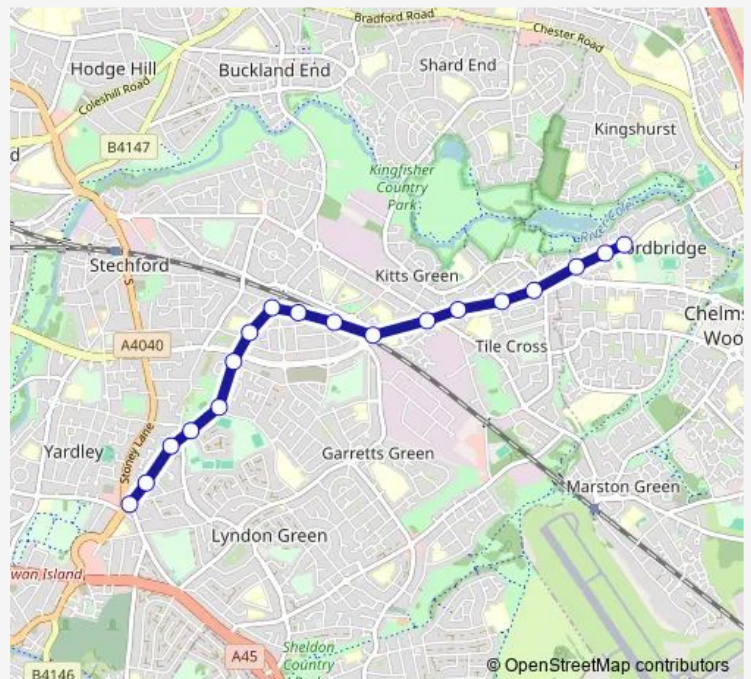

Bus 889 Yardley - Tudor Grange Academy

[Go to website](#)

Direction
 Croft Rd — Tudor Grange Academy
 18 stops
[Open route schedule](#)

- Croft Rd
- Wroxton Rd
- Barrows Lane
- Vibart Rd
- Sedgemere Rd
- Broadstone Road
- Whittington Oval
- Lea Hall Rd
- Latelow Rd
- Lea Hall Rail Station
- Mirfield Rd
- Centenary House
- Kyngsford Rd
- Sheldon Hall Ave
- Wheatlands Croft
- St Johns Grove
- Hillside Drive
- Tudor Grange Academy

Route schedule
 Croft Rd — Tudor Grange Academy

Monday	07:47
Tuesday	07:47
Wednesday	07:47
Thursday	07:47
Friday	07:47
Saturday	—
Sunday	—

Route info
 Direction: Croft Rd
 Stops: 18
 Trip Duration: 0 hour 14 min

889 — Yardley - Tudor Grange Academy **BusMaps**

Direction

Tudor Grange Academy — Croft Rd

18 stops

[Open route schedule](#)

Tudor Grange Academy

St Johns Grove

Gressel Lane

Route info

Direction: Tudor Grange Academy

Stops: 18

Trip Duration: 0 hour 12 min

889 Bus time schedules and route maps are available in an offline PDF at busmaps.com. Use the busmaps.com website to see live bus times, train schedule or subway schedule, and step-by-step directions for all public transit in Solihull