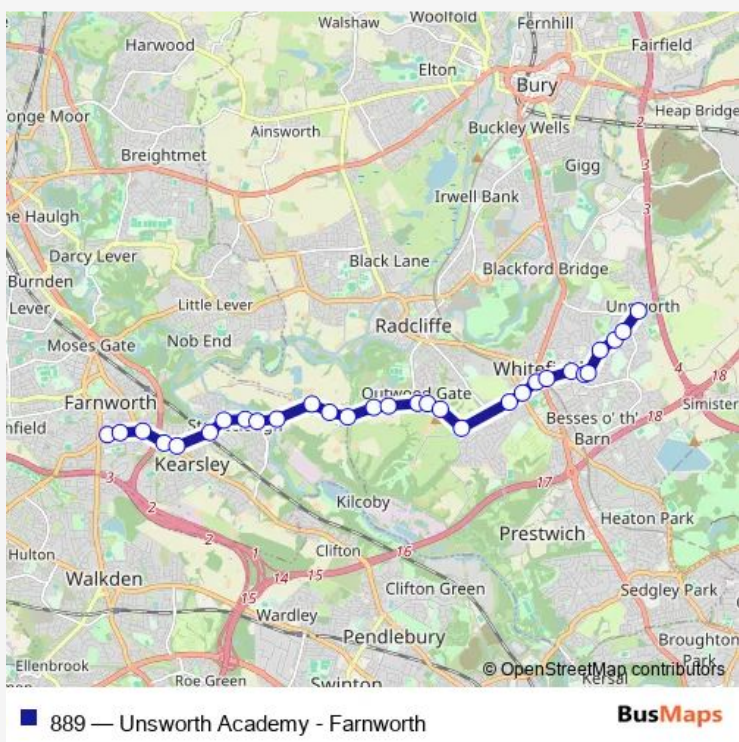

Bus 889 Unsworth Academy - Farnworth

[Go to website](#)

**Direction**  
 Moorfield Chase — Unsworth Medical Centre  
 30 stops  
[Open route schedule](#)

- Moorfield Chase
- Lark Street
- The Black Horse
- Jackson Street
- Station Road
- Kearsley Hall Rail Station
- Sulby Street
- Irwell Place
- Hulme Road
- Fold Road
- Prestolee Road
- Greenside Farm
- Wood Street
- Elm Avenue
- Chapeltown Road
- Outwood Road
- Ringley Mews
- Clarks Hill
- Old Hall Lane
- Burnsall Avenue
- Higher Lane

Route schedule  
 Moorfield Chase — Unsworth Medical Centre

Monday	07:50
Tuesday	07:50
Wednesday	07:50
Thursday	07:50
Friday	07:50
Saturday	—
Sunday	—

Route info  
 Direction: Moorfield Chase  
 Stops: 30  
 Trip Duration: 0 hour 30 min

Bury New Road

Morrisons

Mather Avenue

Egremont Close

Laburnum Drive

Randale Drive

Montgomery Drive

Kennedy Drive

Unsworth Medical Centre

**Direction**

Unsworth Academy — Lark Street

28 stops

[Open route schedule](#)

Unsworth Academy

Unsworth Medical Centre

Sunny Bank Road