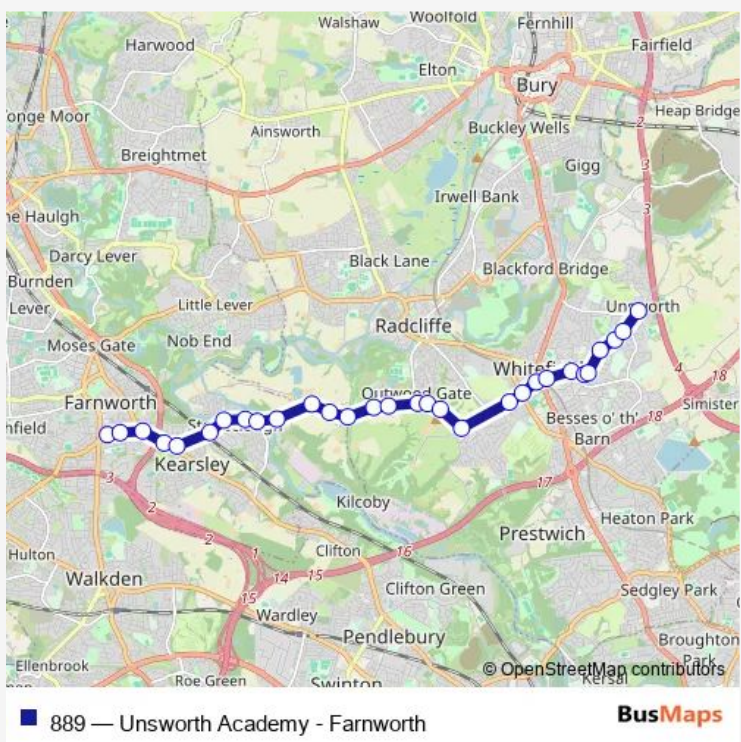

Bus 889 Unsworth Academy - Farnworth

Go to website

Direction
 Moorfield Chase — Unsworth Medical Centre
 30 stops
[Open route schedule](#)

- Moorfield Chase
- Lark Street
- The Black Horse
- Jackson Street
- Station Road
- Kearsley Hall Rail Station
- Sulby Street
- Irwell Place
- Hulme Road
- Fold Road
- Prestolee Road
- Greenside Farm
- Wood Street
- Elm Avenue
- Chapeltown Road
- Outwood Road
- Ringley Mews
- Clarks Hill
- Old Hall Lane
- Burnsall Avenue
- Higher Lane

Route schedule
 Moorfield Chase — Unsworth Medical Centre

| | |
|-----------|-------|
| Monday | 07:50 |
| Tuesday | 07:50 |
| Wednesday | 07:50 |
| Thursday | 07:50 |
| Friday | 07:50 |
| Saturday | — |
| Sunday | — |

Route info
 Direction: Moorfield Chase
 Stops: 30
 Trip Duration: 0 hour 30 min

Bury New Road

Morrisons

Mather Avenue

Egremont Close

Laburnum Drive

Randale Drive

Montgomery Drive

Kennedy Drive

Unsworth Medical Centre

Direction

Unsworth Academy — Lark Street

28 stops

[Open route schedule](#)

Unsworth Academy

Unsworth Medical Centre