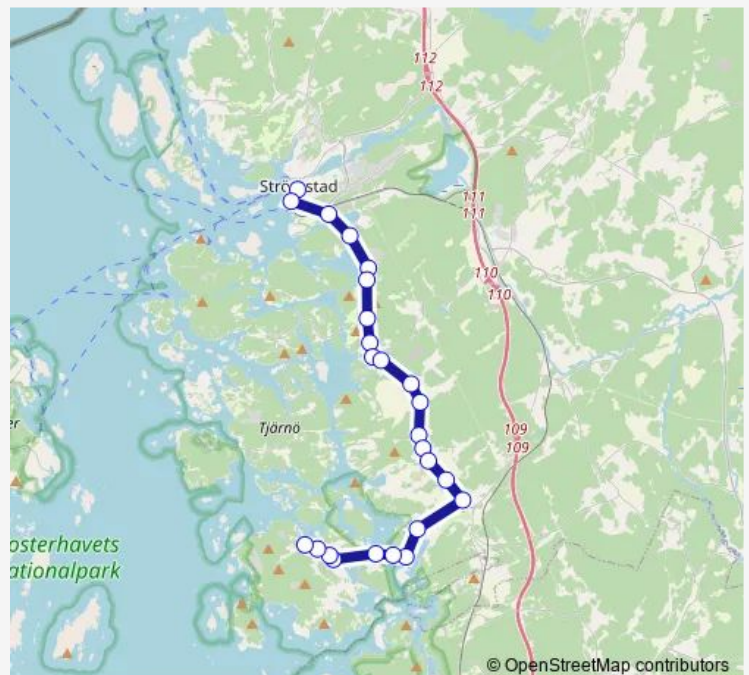

Valöbron

Route schedule

Strömstad station — Kockholmsvägen

Monday 13:40-21:40

Tuesday 21:40

Wednesday 21:40

Thursday 13:40-21:40

Friday 13:40-21:40

Saturday 13:40-17:35

Sunday 13:40-21:40

Route info

Direction: Strömstad station

Stops: 25

Trip Duration: 0 hour 21 min

889

Rossö skola

Långövägen

Myren Rossö

Kockholmsvägen

Direction

Kockholmsvägen — Strömstad station

24 stops

[Open route schedule](#)

Kockholmsvägen