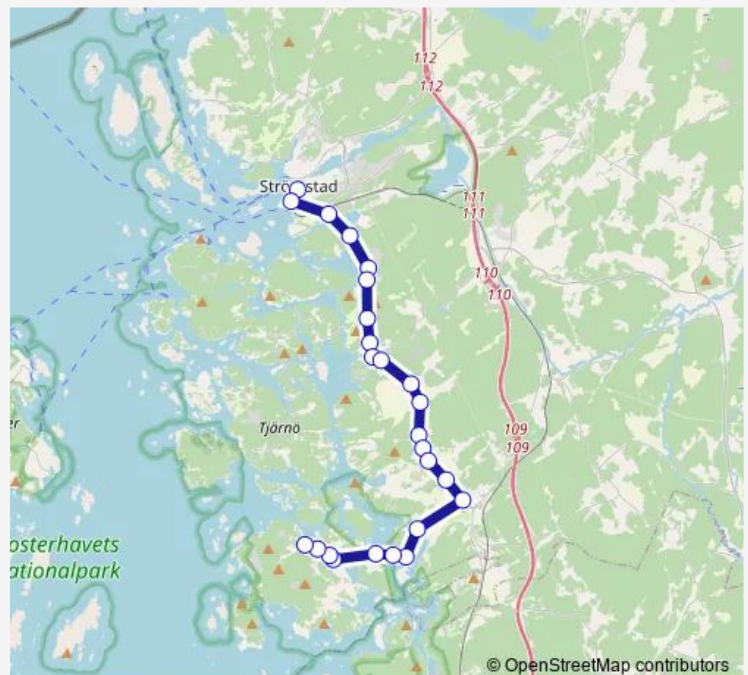

Valöbron

Route schedule

Strömstad station — Kockholmsvägen

Monday 13:40-21:40

Tuesday 21:40

Wednesday 21:40

Thursday 13:40-21:40

Friday 13:40-21:40

Saturday 13:40-17:35

Sunday 13:40-21:40

Route info

Direction: Strömstad station

Stops: 25

Trip Duration: 0 hour 21 min

889

Rossö skola

Långövägen

Myren Rossö

Kockholmsvägen

Direction

Kockholmsvägen — Strömstad station

24 stops

[Open route schedule](#)

Kockholmsvägen