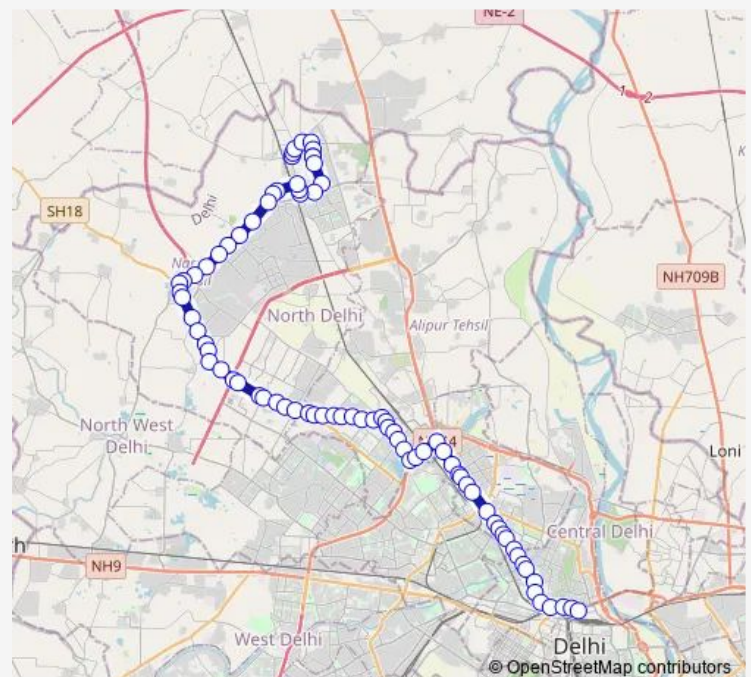

Sannoath Crossing / Ghoga Crossing

Delhi Jal Board Bawana

Jain Bekhunth Mandir

Route schedule

Narela Terminal — Mori Gate Terminal

Monday 06:20-17:54

Tuesday 06:20-17:54

Wednesday 06:20-17:54

Thursday 06:20-17:54

Friday 06:20-17:54

Saturday 06:20-17:54

Sunday 06:20-17:54

Route info

Direction: Narela Terminal

Stops: 80

Trip Duration: 2 hour 35 min

133down

BusMaps

Bawana JJ Colony Crpf Camp

Dsidc Bawana Sec 2

Bawana Dispensary

Bawana Village Chowk

Bawana School

Aditi College Bawana