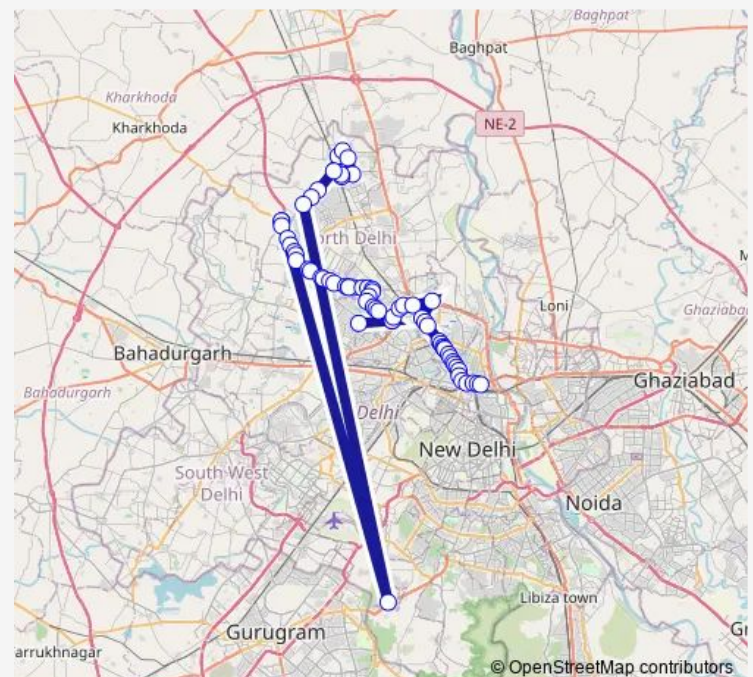

Poothkhurd Village

Sultan Pur Crossing / Poothkhurd

Barwala Village

Route schedule

Narela Railway X-Ing — Mori Gate Terminal

Monday 07:50-19:00

Tuesday 07:50-19:00

Wednesday 07:50-19:00

Thursday 07:50-19:00

Friday 07:50-19:00

Saturday 07:50-19:00

Sunday 07:50-19:00

Route info

Direction: Narela Railway X-Ing

Stops: 67

Trip Duration: 8 hour 3 min