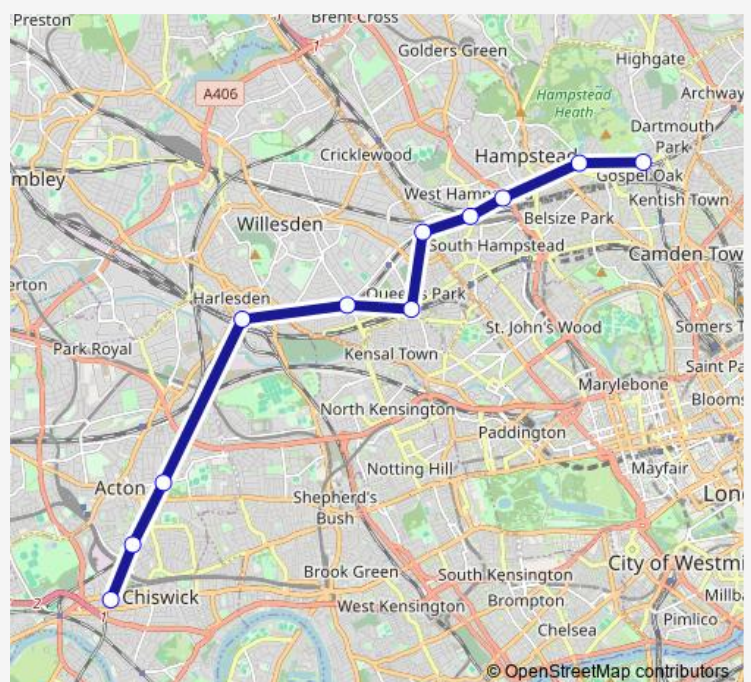

Acton Central

Willesden Junction

Kensal Rise

Queens Park (London)

Brondesbury

West Hampstead

Finchley Road & Frognal Rail Station

Hampstead Heath

Gospel Oak

Route schedule

Gunnersbury — Gospel Oak

Monday

—

Tuesday

—

Wednesday

08:20-10:50

Route info

Direction: Gunnersbury

Stops: 11

Trip Duration: 1 hour 32 min

Mildmay — Gospel Oak - Gunnersbury

Direction

Gospel Oak — Gunnersbury

Kensal Rise

Willesden Junction

Acton Central

South Acton

Gunnersbury

Route schedule

Gospel Oak — Gunnersbury

Monday	—
Tuesday	—
Wednesday	—
Thursday	—
Friday	—
Saturday	—
Sunday	08:35-11:05