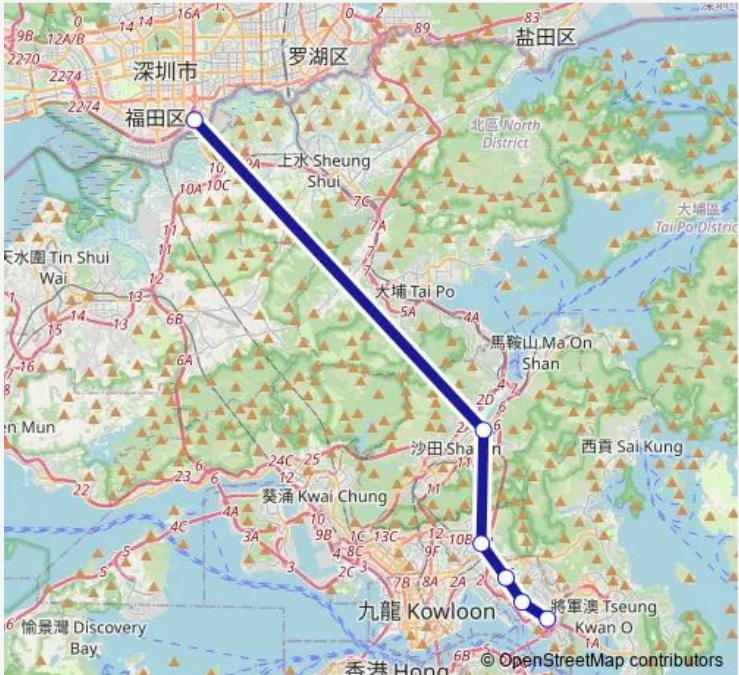

Route info

Direction:

Stops: 0

Trip Duration: – min

■ Kwun Tong - Huanggang (Night) — Kwun Tong - Huanggang (Stop Outside SIU LEK Yuen Road... **BusMaps**

Direction

[Xb] Huanggang — [Ctb] LAM TIN Station[[Kmb+Ctb] LAM TIN Station/
Lam TIN Station[[Kmb] LAM TIN Station[[Xb] LAM TIN Station Public Transport Interchange