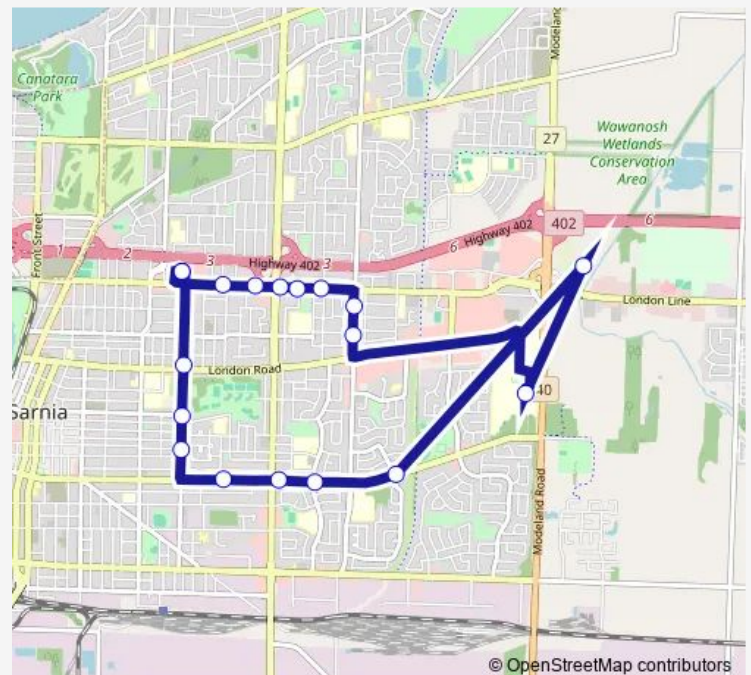

St Luke's Church

Walnut Avenue

Cromwell

George Street

East Street

Northgate Terminal

Route schedule

Northgate Terminal — Northgate Terminal

Monday 07:30-17:30

Tuesday 07:30-17:30

Wednesday 07:30-17:30

Thursday 07:30-17:30

Friday 07:30-17:30

Saturday —

Sunday —

Route info

Direction: Northgate Terminal

Stops: 18

Trip Duration: 0 hour 40 min

© OpenStreetMap contributors

Bus time schedules and route maps are available in an offline PDF at busmaps.com. Use the busmaps.com website to see live bus times, train schedule or subway schedule, and step-by-step directions for all public transit in Port Huron