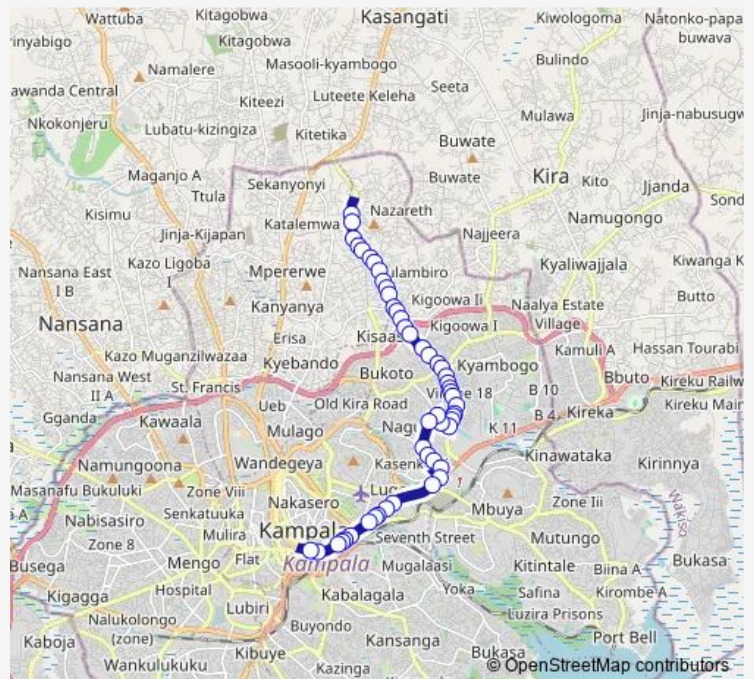

### Route schedule

Kensington Boulevard — Cham Towers

Monday 06:30-19:00

Tuesday 06:30-19:00

Wednesday 06:30-19:00

Thursday 06:30-19:00

Friday 06:30-19:00

Saturday 06:30-19:00

### Route info

Direction: Kensington Boulevard

Stops: 50

Trip Duration: 1 hour 7 min

■ Ka141 — City Square-Kyanja Taxi Stage

Bank of Africa (Ntinda)

Ntinda Uneb

Capital Shoppers Mall