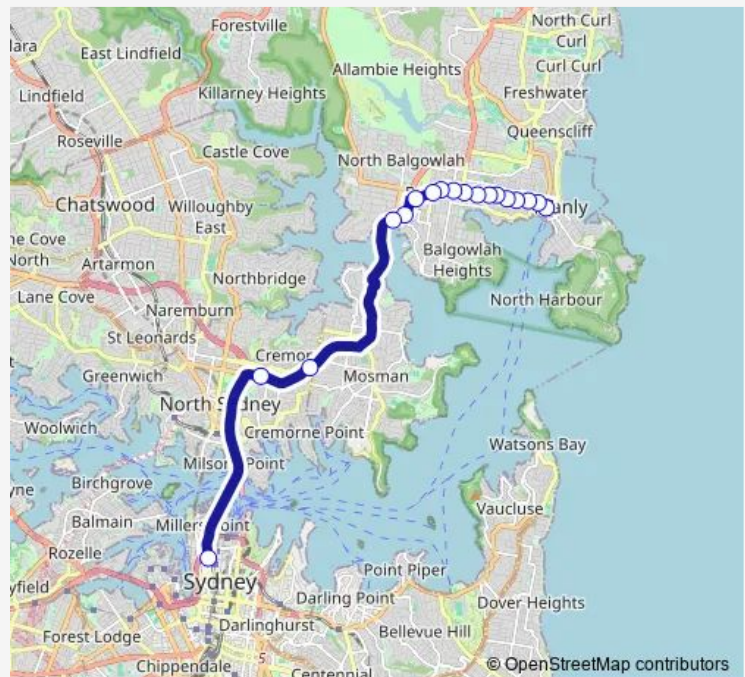

Sydney Rd At Brisbane St

Sydney Rd At Cohen St

Sydney Rd At Thornton St

Sydney Rd Opp George St

Ivanhoe Park, Sydney Rd

Manly Wharf, West Promenade, Stand J

### Route schedule

Wynyard Station, York St, Stand K — Manly Wharf, West Promenade, Stand J

Monday 15:49-20:07

Tuesday 15:49-20:07

Wednesday 15:49-20:07

Thursday 15:49-20:07

Friday 15:49-20:07

Saturday —

### Route info

Direction: Wynyard Station, York St, Stand K

Stops: 17

Trip Duration: 0 hour 35 min

## Route schedule

Manly Wharf, Belgrave St, Stand E — Wynyard Station, York St, Stand M

Monday 05:54-09:15

Tuesday 05:54-09:15

Wednesday 05:54-09:15

Thursday 05:54-09:15

Friday 05:54-09:15

Saturday —