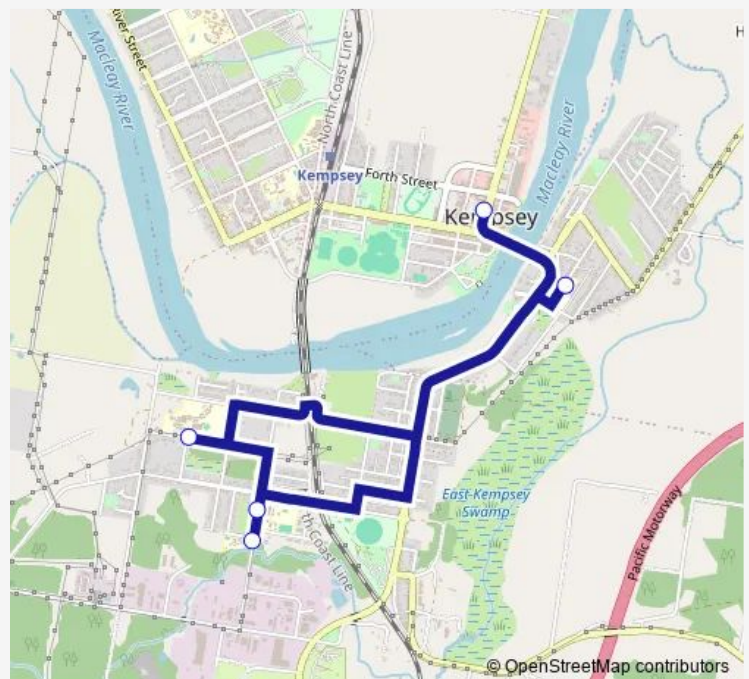

School Bus S624 Kempsey East PS to Kempsey via South Kempsey

[Go to website](#)

Direction

Kempsey East Public School, Innes St — Smith St After Belgrave St

5 stops

[Open route schedule](#)

Kempsey East Public School, Innes St

Macleay Vocational College, Queen St

Queen St Opp Kempsey South Public School

Melville High School, Nicholson St

Smith St After Belgrave St

Route schedule

Kempsey East Public School, Innes St — Smith St After Belgrave St

Monday	15:20
Tuesday	15:20
Wednesday	15:20
Thursday	15:20
Friday	15:20
Saturday	—
Sunday	—

Route info

Direction: Kempsey East Public School, Innes St

Stops: 5

Trip Duration: 0 hour 20 min

S624 School Bus time schedules and route maps are available in an offline PDF at busmaps.com. Use the busmaps.com website to see live bus times, train schedule or subway schedule, and step-by-step directions for all public transit in Kempsey