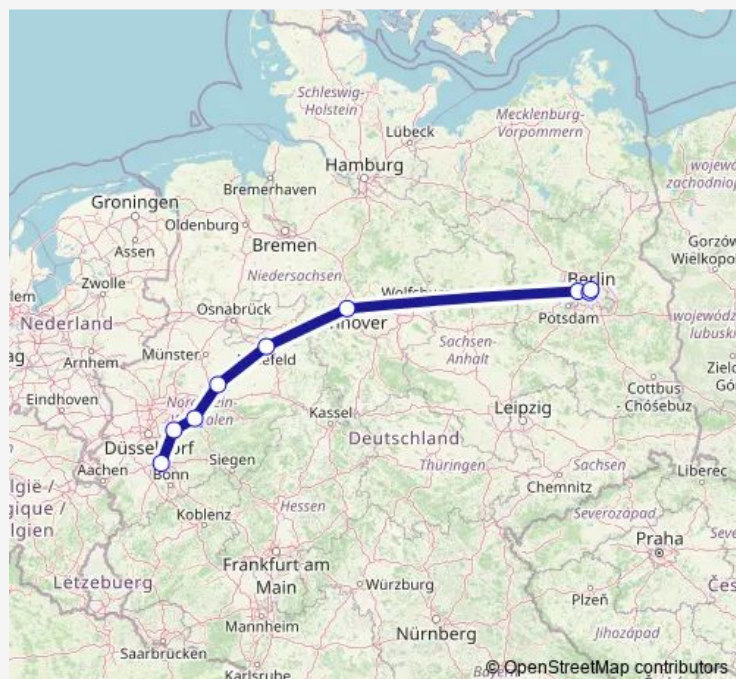

Rail ICE 651

[Go to website](#)

Direction

Köln Hbf — Berlin Gesundbrunnen

9 stops

[Open route schedule](#)

Köln Hbf

Wuppertal Hbf

Hagen Hbf

Hamm(Westf)

Bielefeld Hbf

Hannover Hbf

Berlin-Spandau

Berlin Hbf (tief)

Berlin Gesundbrunnen

Route schedule

Köln Hbf — Berlin Gesundbrunnen

Monday 14:48

Tuesday 14:48

Wednesday 14:48

Thursday —

Friday 14:48

Saturday —

Sunday —

Route info

Direction: Köln Hbf

Stops: 9

Trip Duration: 4 hour 31 min

ICE 651