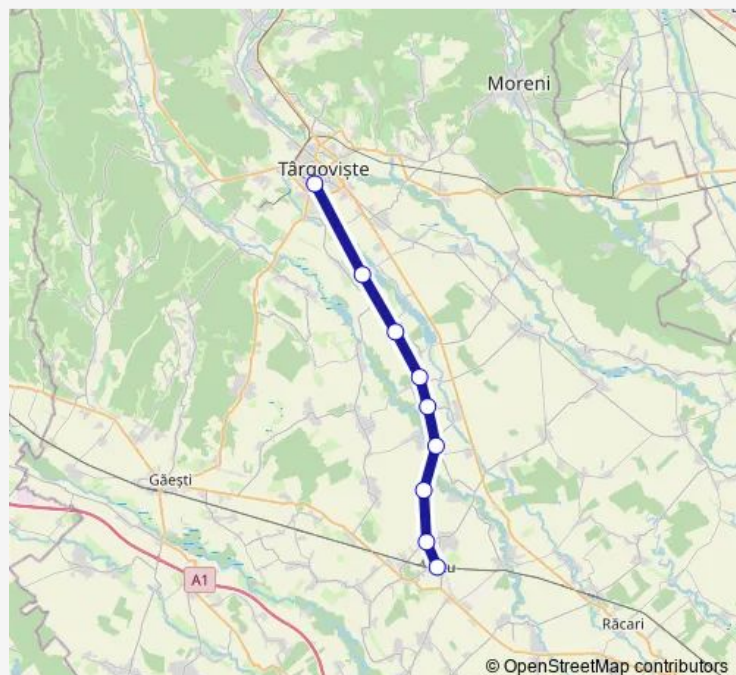

Rail R: Titu - Târgoviște R: Titu - Dâmbovicioara h. - Podu Rizii h. - Bănești h. - Movila Dâmbovița h. - Nucet - Cazaci h. - Văcărești h. - Târgoviște

[Go to website](#)

## Direction

Titu — Târgoviște

9 stops

[Open route schedule](#)

Titu

Dâmbovicioara h.

Podu Rizii h.

Bănești h.

## Route schedule

Titu — Târgoviște

Monday 08:40-16:42

Tuesday 08:40-16:42

Wednesday 08:40-16:42

Thursday 08:40-16:42

Friday 08:40-16:42

Saturday 08:40-16:42

## Route info

Direction: Titu

Stops: 9

Trip Duration: 0 hour 39 min

■ R: Titu - Târgoviște — R: Titu - Dâmbovicioara h. - Podu Rizii h. - Bănești h. - Movila Dâmbovița h. - Nucet - ... **BusMaps**

R: Titu - Târgoviște Rail time schedules and route maps are available in an offline PDF at [busmaps.com](https://busmaps.com). Use the [busmaps.com](https://busmaps.com) website to see live bus times, train schedule or subway schedule, and step-by-step directions for all public transit in Nucet