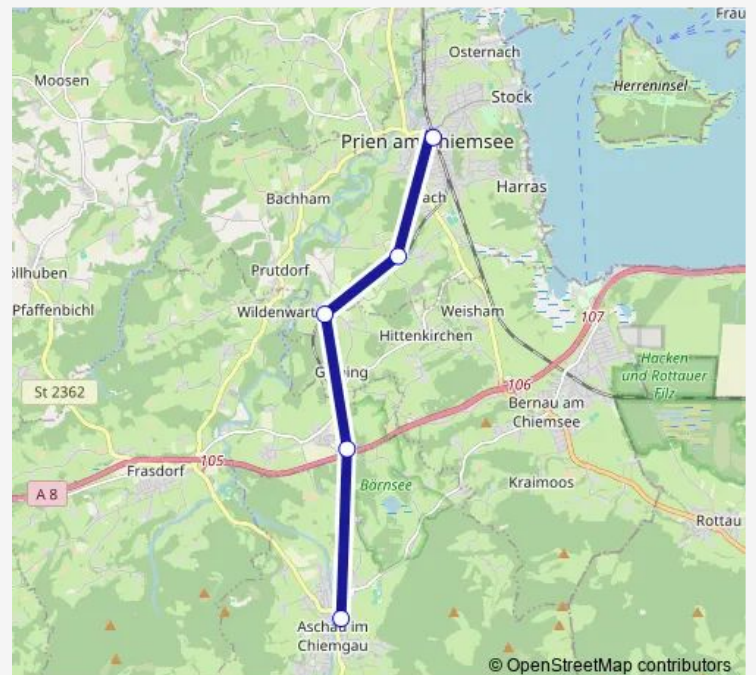

Rail RB52

[Go to website](#)

Direction

Aschau (Chiemgau) — Rosenheim

7 stops

[Open route schedule](#)

Aschau (Chiemgau)

Umrathshausen Ort

Tuesday 20:43

Wednesday 20:43

Thursday 20:43

Friday 20:43

Saturday 20:43

Sunday 20:43

Route info

Direction: Aschau (Chiemgau)

Stops: 7

Trip Duration: 0 hour 37 min

■ RB52

BusMaps

Direction

Rosenheim — Aschau (Chiemgau)

7 stops

[Open route schedule](#)

Route info

Direction: Rosenheim

Stops: 7

Trip Duration: 0 hour 34 min

Direction

Prien am Chiemsee — Aschau (Chiemgau)

5 stops

[Open route schedule](#)