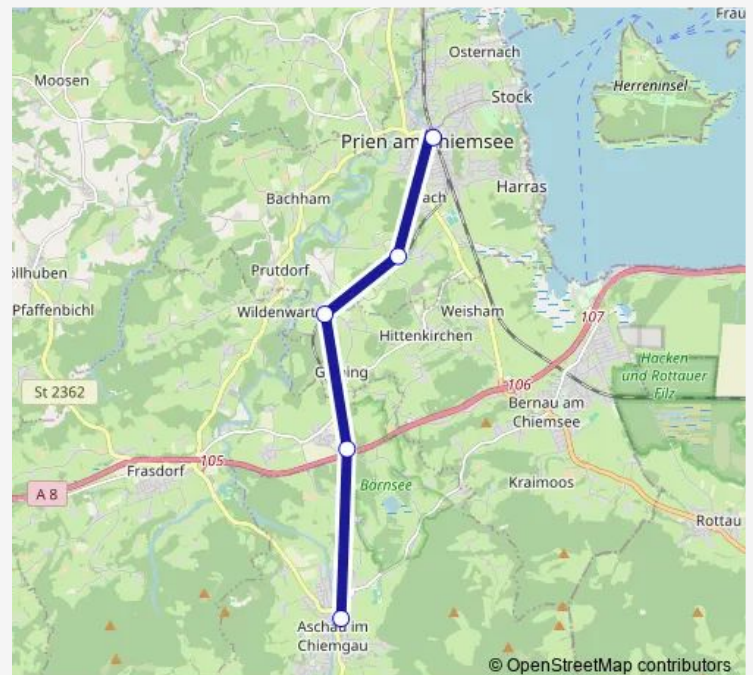

Prien am Chiemsee

Bad Endorf

Rosenheim

### Route schedule

Aschau (Chiemgau) — Rosenheim

Monday 20:43

Tuesday 20:43

Wednesday 20:43

Thursday 20:43

Friday 20:43

Saturday 20:43

### Route info

Direction: Aschau (Chiemgau)

Stops: 7

Trip Duration: 0 hour 37 min

Rb52

## Route info

Direction: Rosenheim

Stops: 7

Trip Duration: 0 hour 34 min