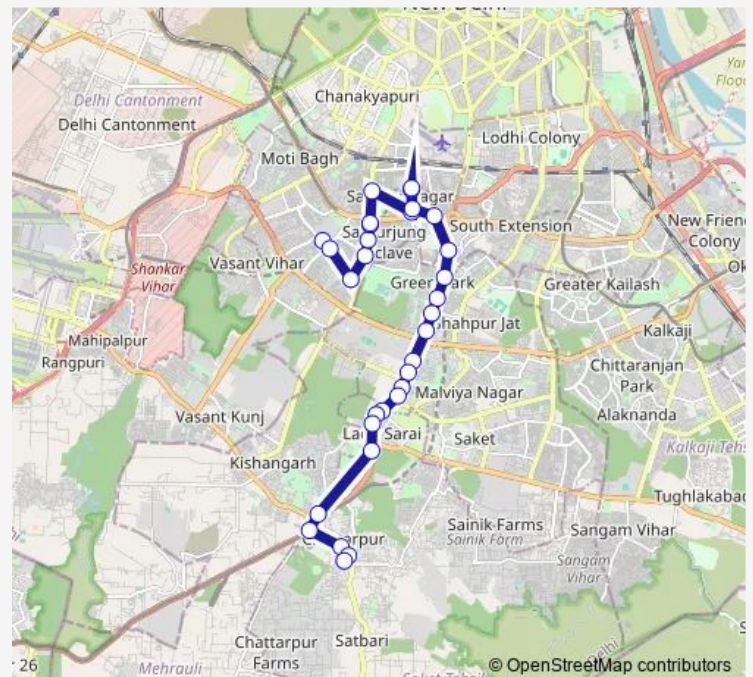

Thursday 05:35-21:40

Friday 05:35-21:40

Saturday 05:35-21:40

Sunday 05:35-21:40

Route info

Direction: R K Puram Sec-1

Stops: 31

Trip Duration: 1 hour 0 min

■ 536up

BusMaps

Pts

DDA Flats Lado Sarai

Lado Sarai Crossing

Lado Sarai Crossing

Ahinsa Sthal

Andheria More / Chhatarpur Metro Station