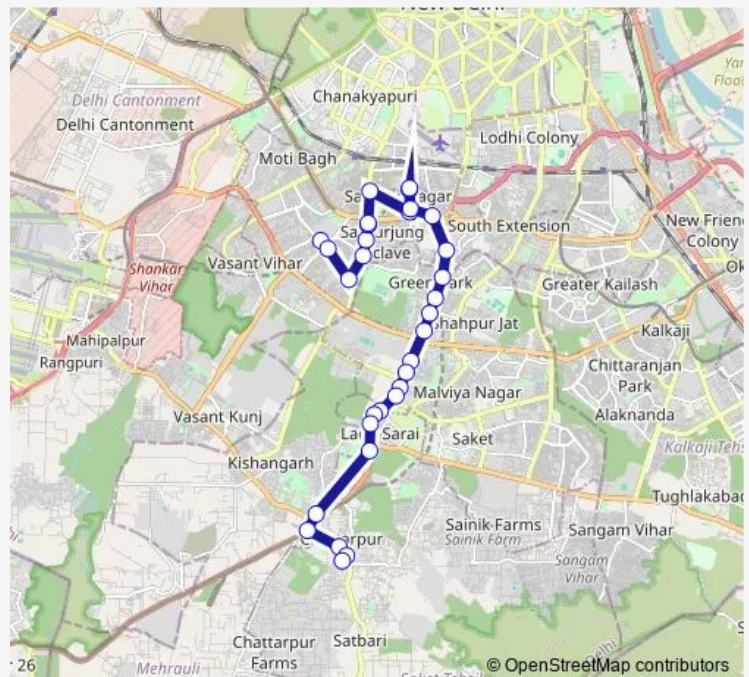

Thursday 05:35-21:40

Friday 05:35-21:40

Saturday 05:35-21:40

Sunday 05:35-21:40

Route info

Direction: R K Puram Sec-1

Stops: 31

Trip Duration: 1 hour 0 min

■ 536up

Pts

DDA Flats Lado Sarai

Lado Sarai Crossing

Lado Sarai Crossing

Ahinsa Sthal

Andheria More / Chhatarpur Metro Station

Chhatarpur Crossing