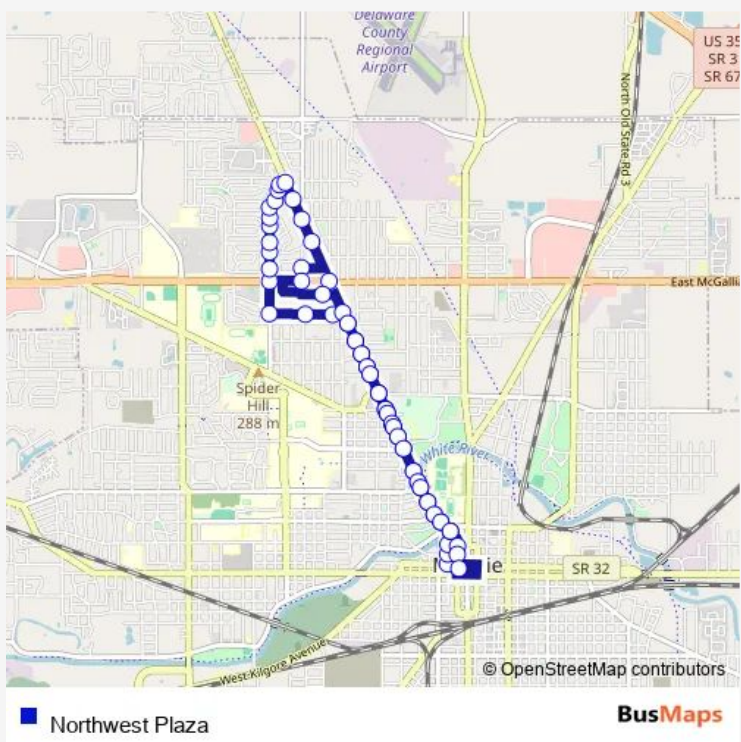

**Direction**  
Mits Station — Mits Station

67 stops

[Open route schedule](#)

- Mits Station
- Main/Franklin
- Washington & Franklin
- Gilbert/Franklin
- Wysor/High/Franklin
- North/White River/Wheeling
- University/Wheeling
- Ashland/Wheeling
- Riverside/Wheeling
- Queen/Wheeling
- Minnetrissa/Wheeling
- Neely/Minnetrissa/Wheeling
- Marsh/Wheeling
- REX/Wheeling
- Undweth/Wheeling
- Wills/Wheeling
- Bethel/Wheeling
- Centennial & Wheeling
- Weber/Wheeling
- Cromer/Wheeling
- Waid/Wheeling

Route schedule  
Mits Station — Mits Station

Monday	06:45-18:15
Tuesday	06:45-18:15
Wednesday	06:45-18:15
Thursday	06:45-18:15
Friday	06:45-18:15
Saturday	09:15-16:45
Sunday	—

Route info

Direction: Mits Station

Stops: 67

Trip Duration: 0 hour 25 min

Cowing/Wheeling

Haines/Wheeling

Royale/Stirling/Glenn Ellyn

W Royale/Rosewood

W Royale/Oakwood

Mcgalliard/Oakwood

Riverside/Wheeling

Ashland/Wheeling

University/Wheeling

North/White River/Wheeling

Wysor/High/Franklin

Gilbert/High

Washington/High

Mits Station