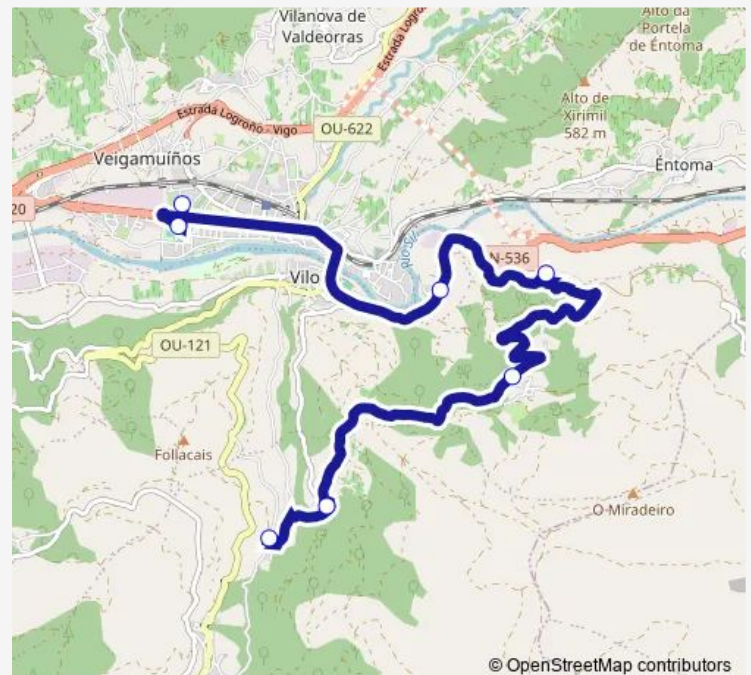

Direction

O Barco de Valdeorras — Soulecín

7 stops

[Open route schedule](#)

O Barco de Valdeorras

IES Lauro Olmo

Coedo (estrada)

Millarouso (centro pobo)

Stops: 7

Trip Duration: 0 hour 50 min

© OpenStreetMap contributors

Direction

Soulecín — O Barco de Valdeorras

7 stops

[Open route schedule](#)

Soulecín

Castro-Vilariño

Alixo (praza)

Millarouso (centro pobo)

Coedo (estrada)

IES Lauro Olmo

O Barco de Valdeorras

Route schedule

Soulecín — O Barco de Valdeorras

Monday	07:30
Tuesday	07:30
Wednesday	07:30
Thursday	07:30
Friday	07:30
Saturday	—
Sunday	—

Route info

Direction: Soulecín

Stops: 7

Trip Duration: 0 hour 50 min

XG612003 Bus time schedules and route maps are available in an offline PDF at busmaps.com. Use the busmaps.com website to see live bus times, train schedule or subway schedule, and step-by-step directions for all public transit in O Barco de Valdeorras