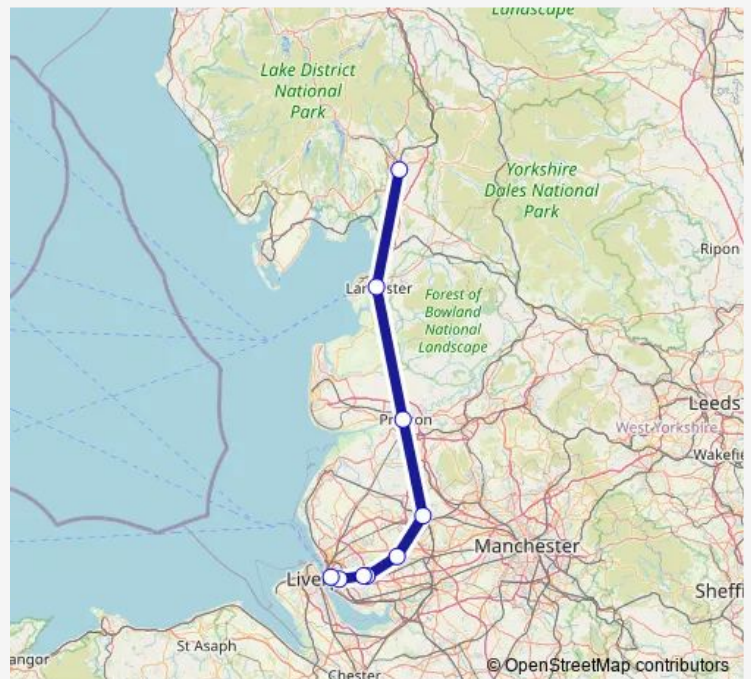

Thursday —

Friday —

Saturday 14:07

Sunday —

Route info

Direction: Oxenholme Lake District

Stops: 13

Trip Duration: 1 hour 23 min

■ Tp:Oxn->Liv — TP train service from OXN to Liv

Direction

Oxenholme Lake District — Liverpool Lime Street

9 stops

[Open route schedule](#)

Oxenholme Lake District

Lancaster

Preston

Wigan North Western

St Helens Central

Huyton

Roby

Edge Hill

Liverpool Lime Street

Route schedule

Oxenholme Lake District — Liverpool Lime Street

Monday 06:26

Tuesday 06:26

Wednesday 06:26

Thursday 06:26

Friday 06:26

Saturday 06:27

Sunday —

Route info