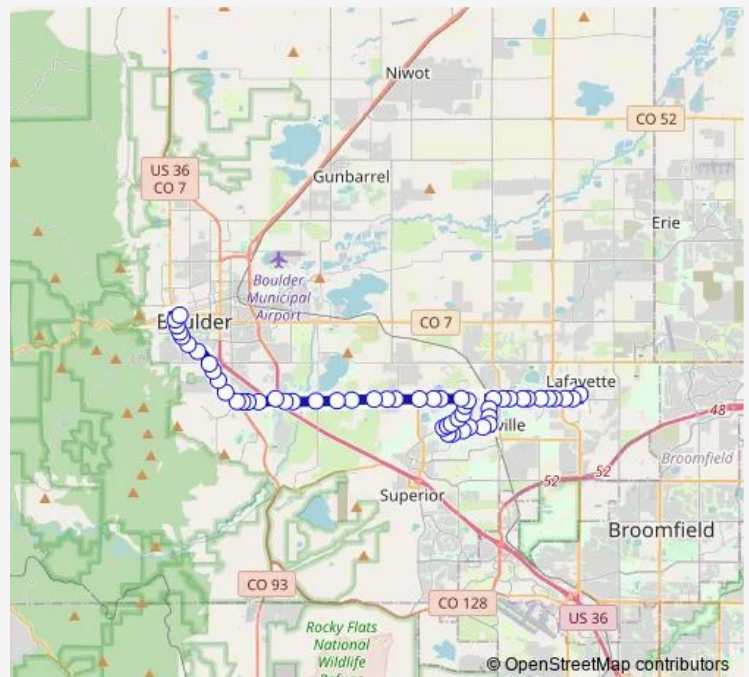

Bus Dash Boulder / Lafayette via Louisville

[Go to website](#)

**Direction**

Downtown Boulder Station Gate F — Manhattan Cir & South Boulder Rd

17 stops

[Open route schedule](#)

- Downtown Boulder Station Gate F
- Broadway & Canyon Blvd
- Broadway & Arapahoe Ave
- Broadway & University Ave
- Broadway & College Ave
- Broadway & Euclid Ave
- Broadway & 20th St
- Broadway & Baseline Rd
- Broadway & 27th Way
- Broadway & Rayleigh Rd
- S Broadway & Dartmouth Ave
- Table Mesa Dr & 39th St
- Table Mesa Dr & S 43rd St
- Table Mesa Dr & Tantra Dr
- Table Mesa Dr & Moorhead Ave
- US 36 & Table Mesa Station Gate D
- Manhattan Cir & South Boulder Rd

Route schedule

Downtown Boulder Station Gate F — Manhattan Cir & South Boulder Rd

Monday	06:21-01:15 <sup>+1</sup>
Tuesday	06:21-01:15 <sup>+1</sup>
Wednesday	06:21-01:15 <sup>+1</sup>
Thursday	06:21-01:15 <sup>+1</sup>
Friday	06:21-01:15 <sup>+1</sup>
Saturday	06:06-00:14 <sup>+1</sup>
Sunday	23:15-00:15 <sup>+1</sup>

Route info

Direction: Downtown Boulder Station Gate F

Stops: 17

Trip Duration: 0 hour 14 min

■ Dash — Boulder / Lafayette via Louisville

## Direction

Manhattan Cir & South Boulder Rd — Downtown Boulder Station Gate F

17 stops

[Open route schedule](#)

Manhattan Cir & South Boulder Rd

US 36 & Table Mesa Station Gate E

Table Mesa Dr & Tantra Dr