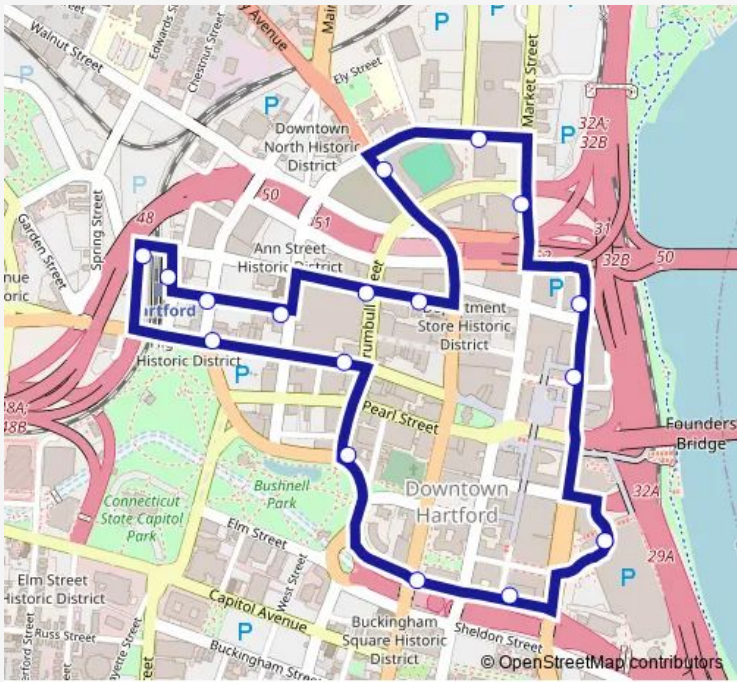

Direction
 Columbus Blvd @ Columbus Blvd (Convention Center) —
 Columbus Blvd @ Columbus Blvd (Convention Center)

18 stops

[Open route schedule](#)

- Columbus Blvd @ Columbus Blvd (Convention Center)
- Arch St @ Front St Crossing
- Arch St @ Main St
- Trumbull St @ Jewell St
- Asylum St @ Trumbull St
- Asylum St @ High St
- Spruce St @ Union Station Bus Terminal
- Union Pl @ Union Stn Transit Center
- Allyn St @ High St
- Allyn St @ Ann St
- Church St @ Trumbull St
- Church St @ Main St
- Main St @ Dunkin Donuts Park
- Pleasant St @ Windsor St
- Market St @ Trumbull St
- Columbus Blvd @ Talcott St
- Columbus Blvd @ Kinsley St
- Columbus Blvd @ Columbus Blvd (Convention Center)

Route schedule

Columbus Blvd @ Columbus Blvd (Convention Center) —
 Columbus Blvd @ Columbus Blvd (Convention Center)

Monday	07:00-18:45
Tuesday	07:00-18:45
Wednesday	07:00-18:45
Thursday	07:00-18:45
Friday	07:00-18:45
Saturday	—
Sunday	—

Route info

Direction: Columbus Blvd @ Columbus Blvd (Convention Center)

Stops: 18

Trip Duration: 0 hour 20 min

Dash Bus time schedules and route maps are available in an offline PDF at busmaps.com. Use the busmaps.com website to see live bus times, train schedule or subway schedule, and step-by-step directions for all public transit in Hartford