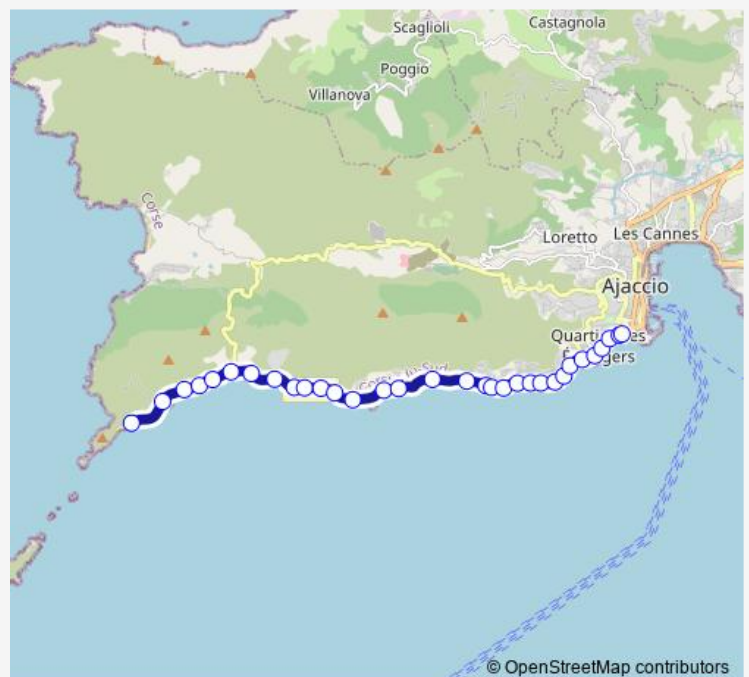

Direction

Parata — Place DE Gaulle

32 stops

[Open route schedule](#)

Parata

Frati

Moorea Plage

Eden Roc

Dolce Vita

Capo DI Feno

Terre Sacrée

Nausicaa

Calanques

Stella DI Mare

Fontaine

Maxime

Scudo

Palm Beach

Ariadne

Barbicaja

Pasci Pecura

LES Crêtes

Ancien Cimetière

Nouveau Cimetière

Résidence DES Iles

Route schedule

Parata — Place DE Gaulle

Monday 00:30-23:30

Tuesday 00:30-23:30

Wednesday 00:30-23:30

Thursday 00:30-23:30

Friday 00:30-23:30

Saturday 00:30-23:30

Sunday 00:30-23:30

Route info

Direction: Parata

Stops: 32

Trip Duration: 0 hour 30 min