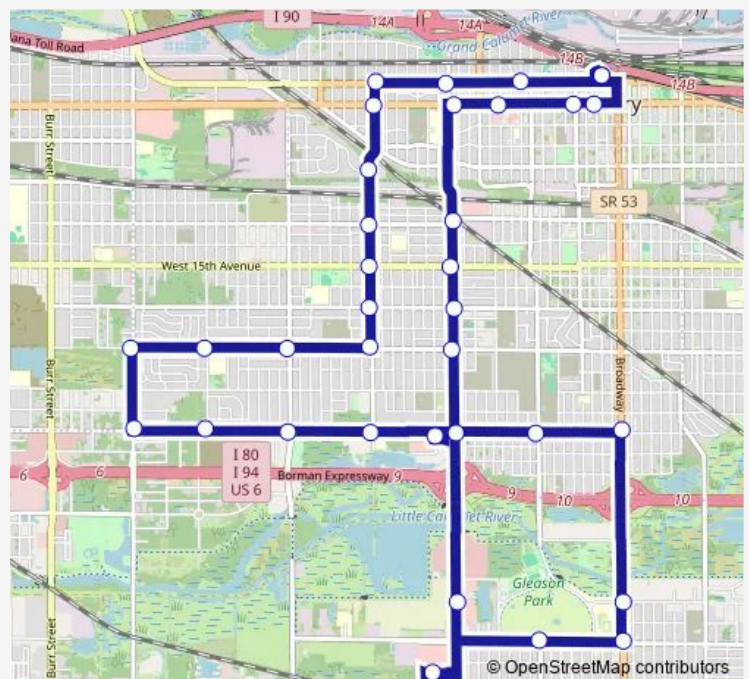

4th & Grant

4th & Taft

5th & Taft

Waverly Dr & Taft

11th & Taft

15th & Taft

19th & Taft

21st & Taft

21st & Chase

21st & Whitcomb

21st & Clark

25th & Clark

25th & Whitcomb

25th & Chase

25th & Taft

County Market Plaza

25th & Harrison

25th & Broadway

33rd & Broadway

Route schedule

Metro Center — Metro Center

Monday	05:30-19:30
Tuesday	05:30-19:30
Wednesday	05:30-19:30
Thursday	05:30-19:30
Friday	05:30-19:30
Saturday	10:30-17:30
Sunday	—

Route info

Direction: Metro Center

Stops: 35

Trip Duration: 0 hour 53 min

L5 — Horace Mann/Village Via Taft

35th & Broadway

35th & Harrison

Village Center Rear Entrance