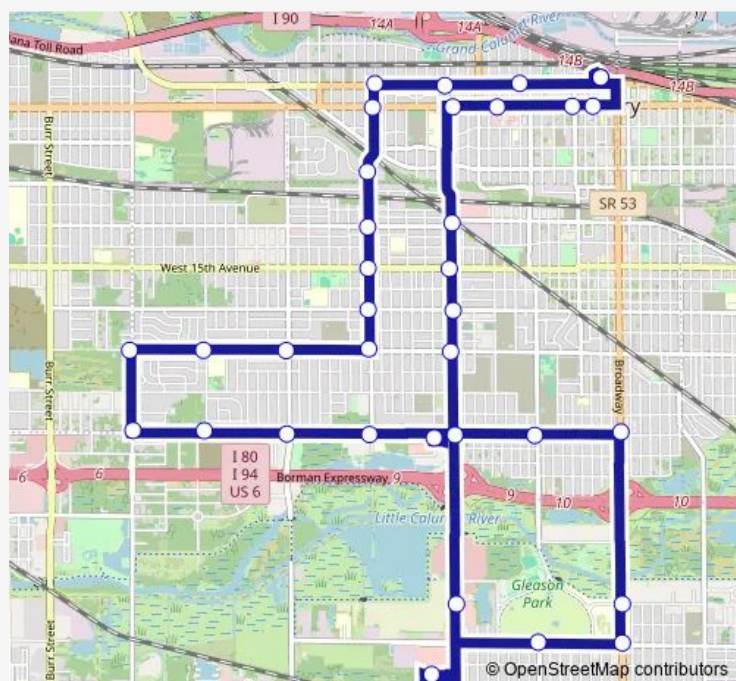

4th & Grant

4th & Taft

5th & Taft

Waverly Dr & Taft

11th & Taft

15th & Taft

19th & Taft

21st & Taft

21st & Chase

21st & Whitcomb

21st & Clark

25th & Clark

25th & Whitcomb

25th & Chase

25th & Taft

County Market Plaza

25th & Harrison

25th & Broadway

33rd & Broadway

Route schedule

Metro Center — Metro Center

Monday	05:30-19:30
Tuesday	05:30-19:30
Wednesday	05:30-19:30
Thursday	05:30-19:30
Friday	05:30-19:30
Saturday	10:30-17:30
Sunday	—

Route info

Direction: Metro Center

Stops: 35

Trip Duration: 1 hour 0 min

L5 — Horace Mann/Village Via Taft

35th & Broadway

35th & Harrison

Village Center Rear Entrance